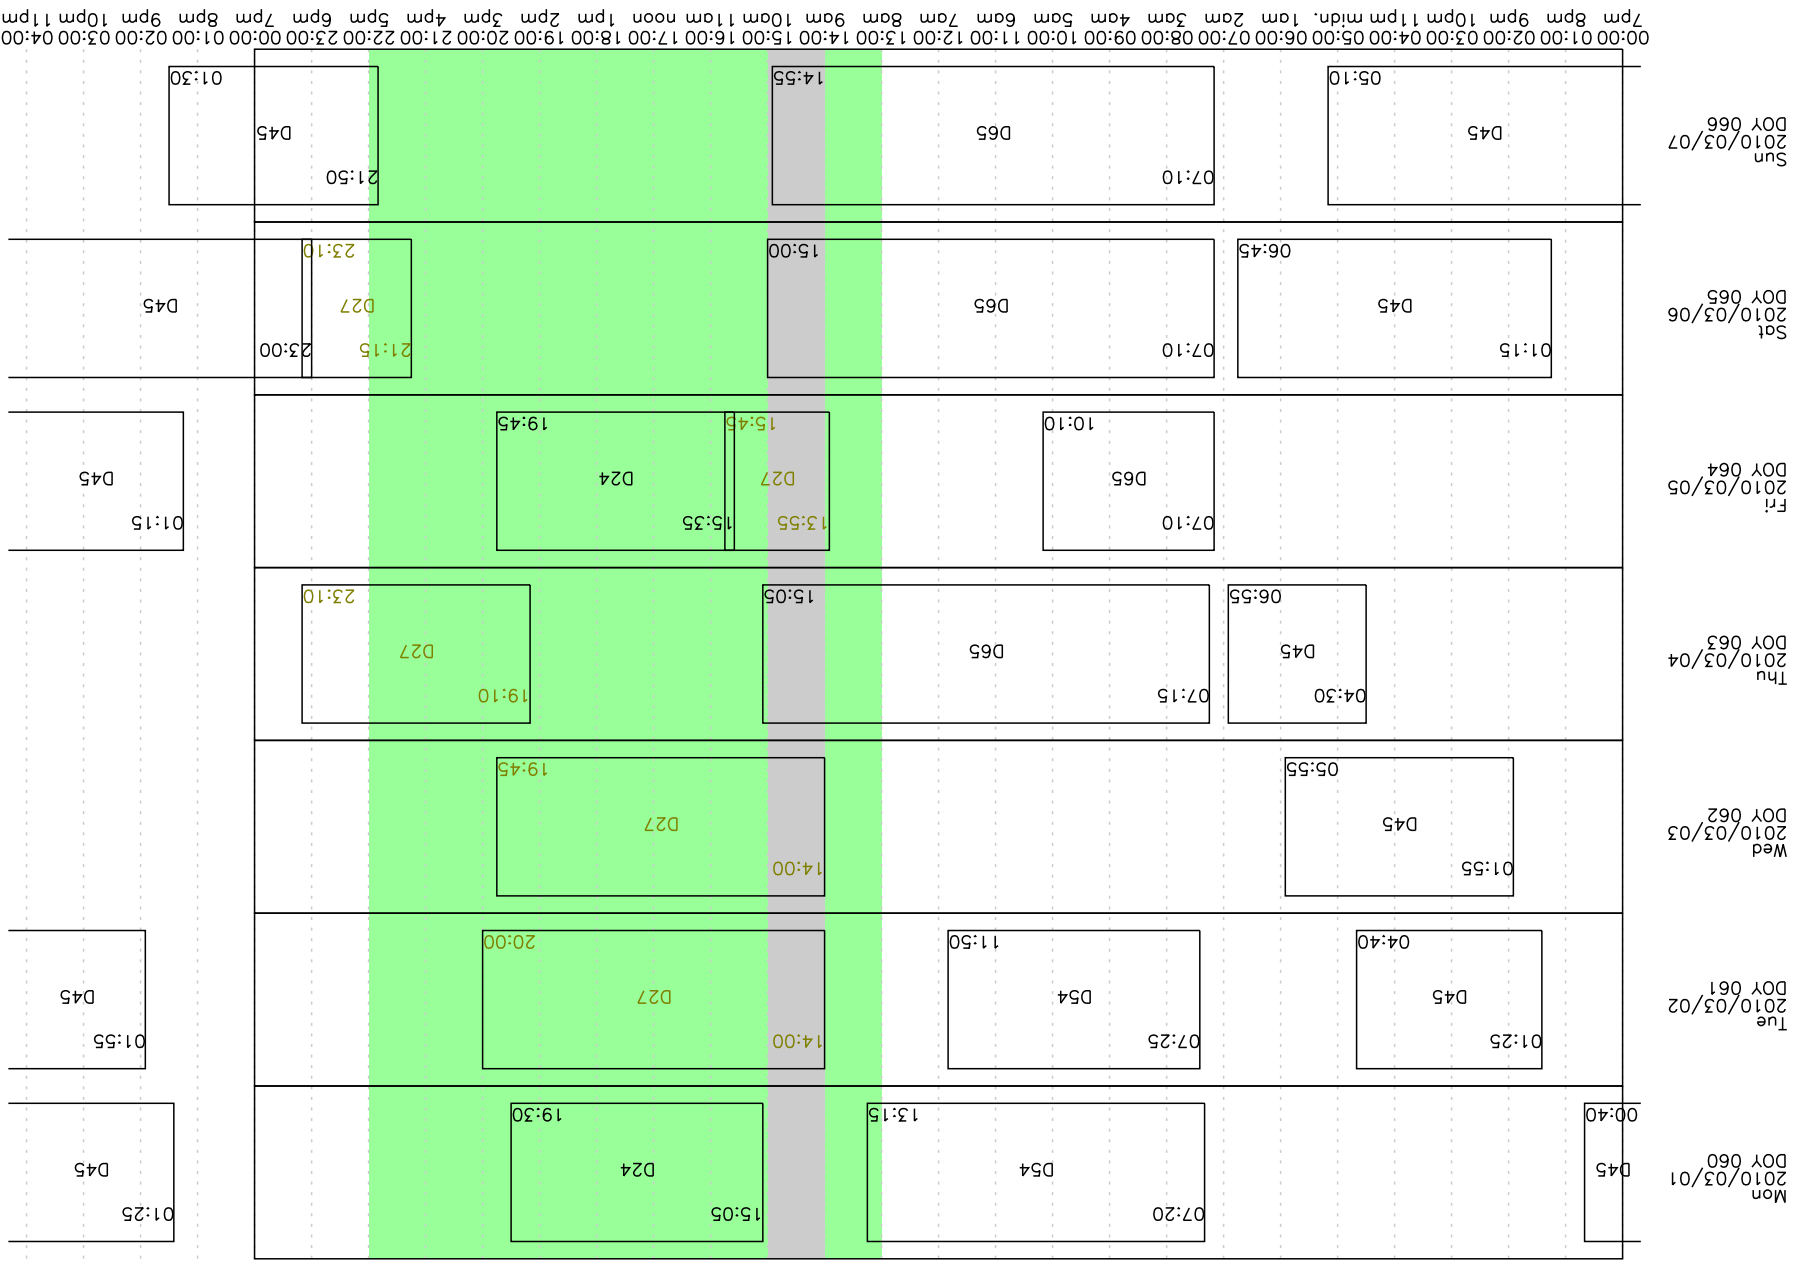

Week 09 2010

00:00 01:00 02:00 03:00 04:00 05:00 06:00 07:00 08:00 09:00 10:00 11:00 12:00 13:00 14:00 15:00 16:00 17:00 18:00 19:00 20:00 21:00 22:00 23:00 00:00 01:00 02:00 03:00 04:00 7pm 8pm 9pm 10pm 11pm midn. 1am 2am 3am 4am 5am 6am 7am 8am 9am 10am 11am noon 1pm 2pm 3pm 4pm 5pm 6pm 7pm 8pm 9pm 10pm 11pm