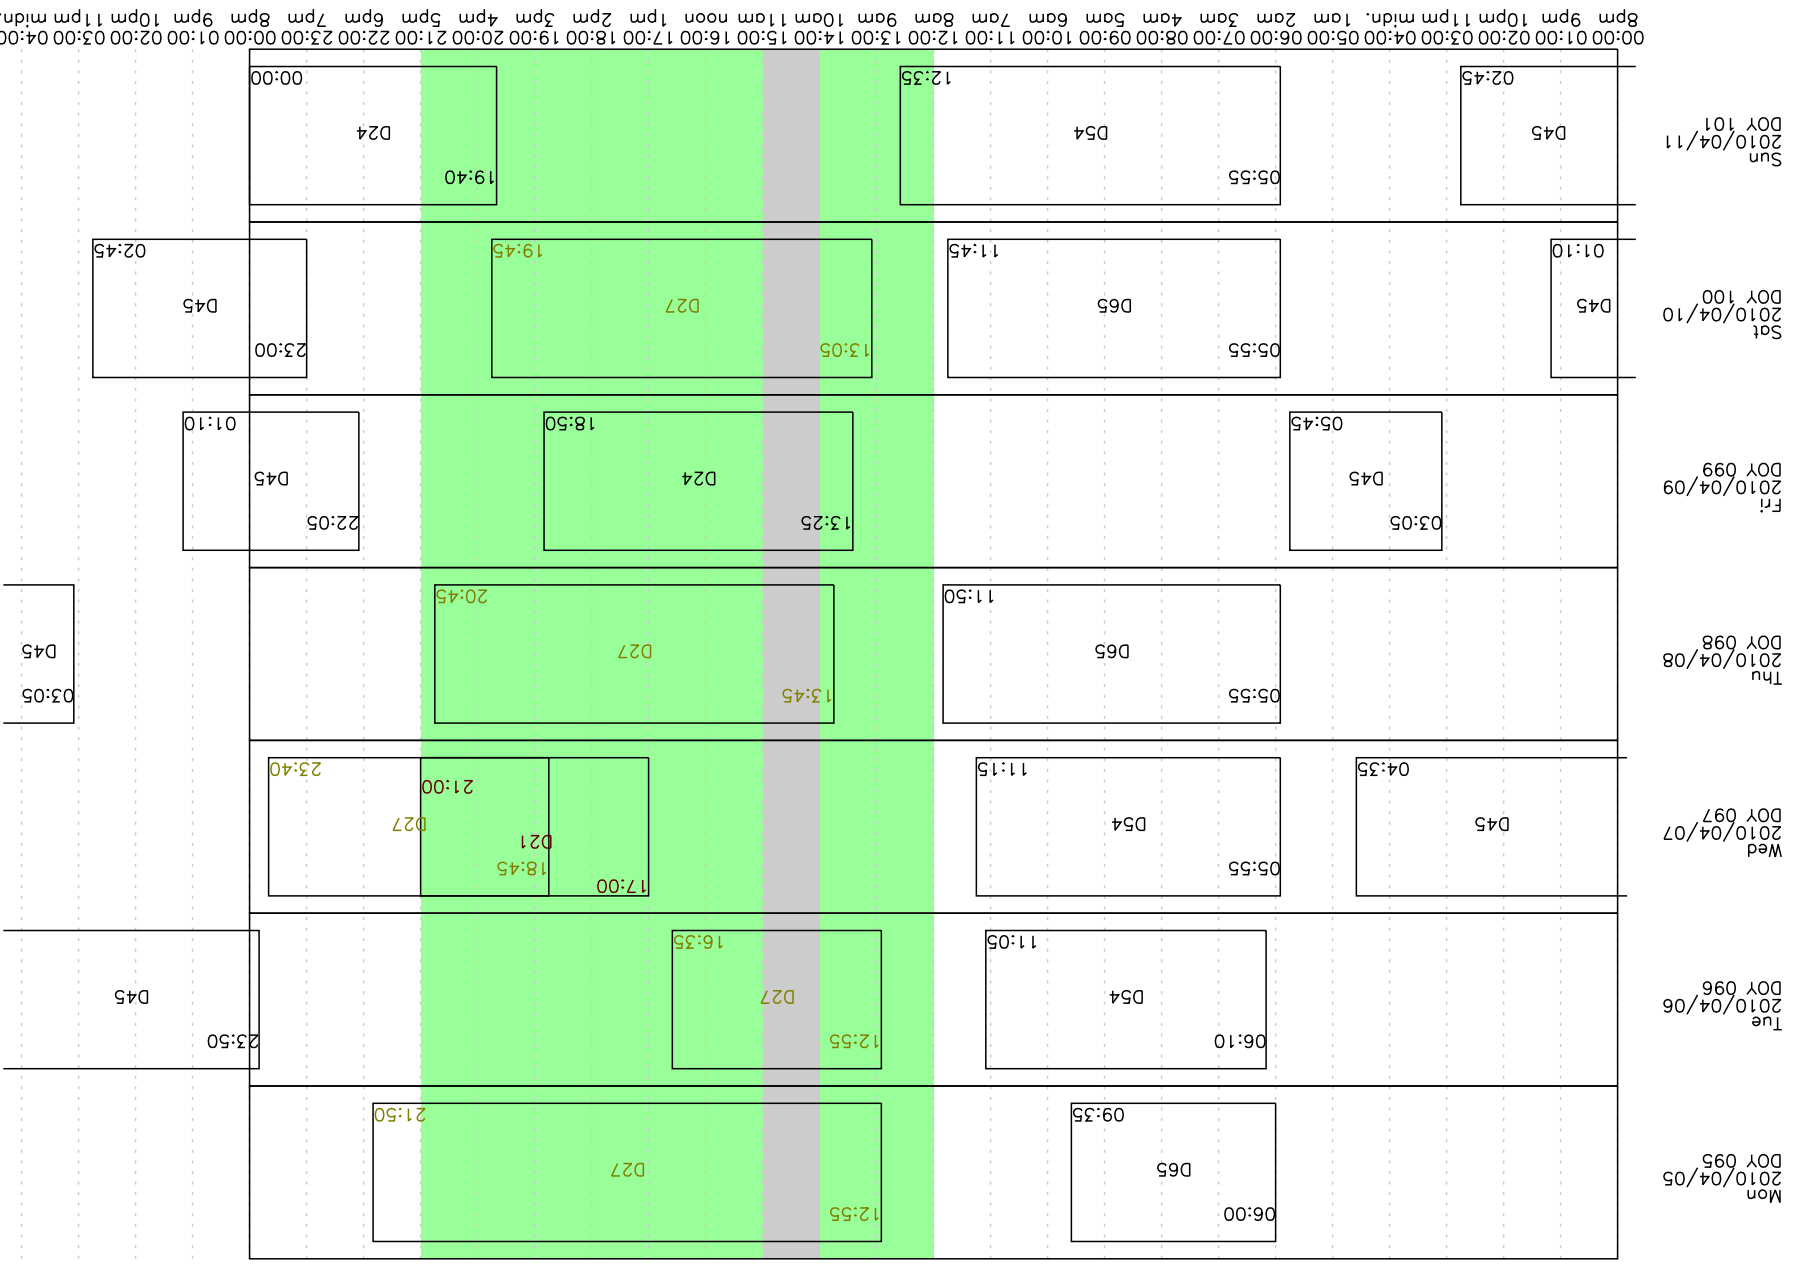

Week 14 2010 (DST)

00:00 01:00 02:00 03:00 04:00 05:00 06:00 07:00 08:00 09:00 10:00 11:00 12:00 13:00 14:00 15:00 16:00 17:00 18:00 19:00 20:00 21:00 22:00 23:00 00:00 01:00 02:00 03:00 04:00
 8pm 9pm 10pm 11pm midn. 1am 2am 3am 4am 5am 6am 7am 8am 9am 10am 11am noon 1pm 2pm 3pm 4pm 5pm 6pm 7pm 8pm 9pm 10pm 11pm midn.