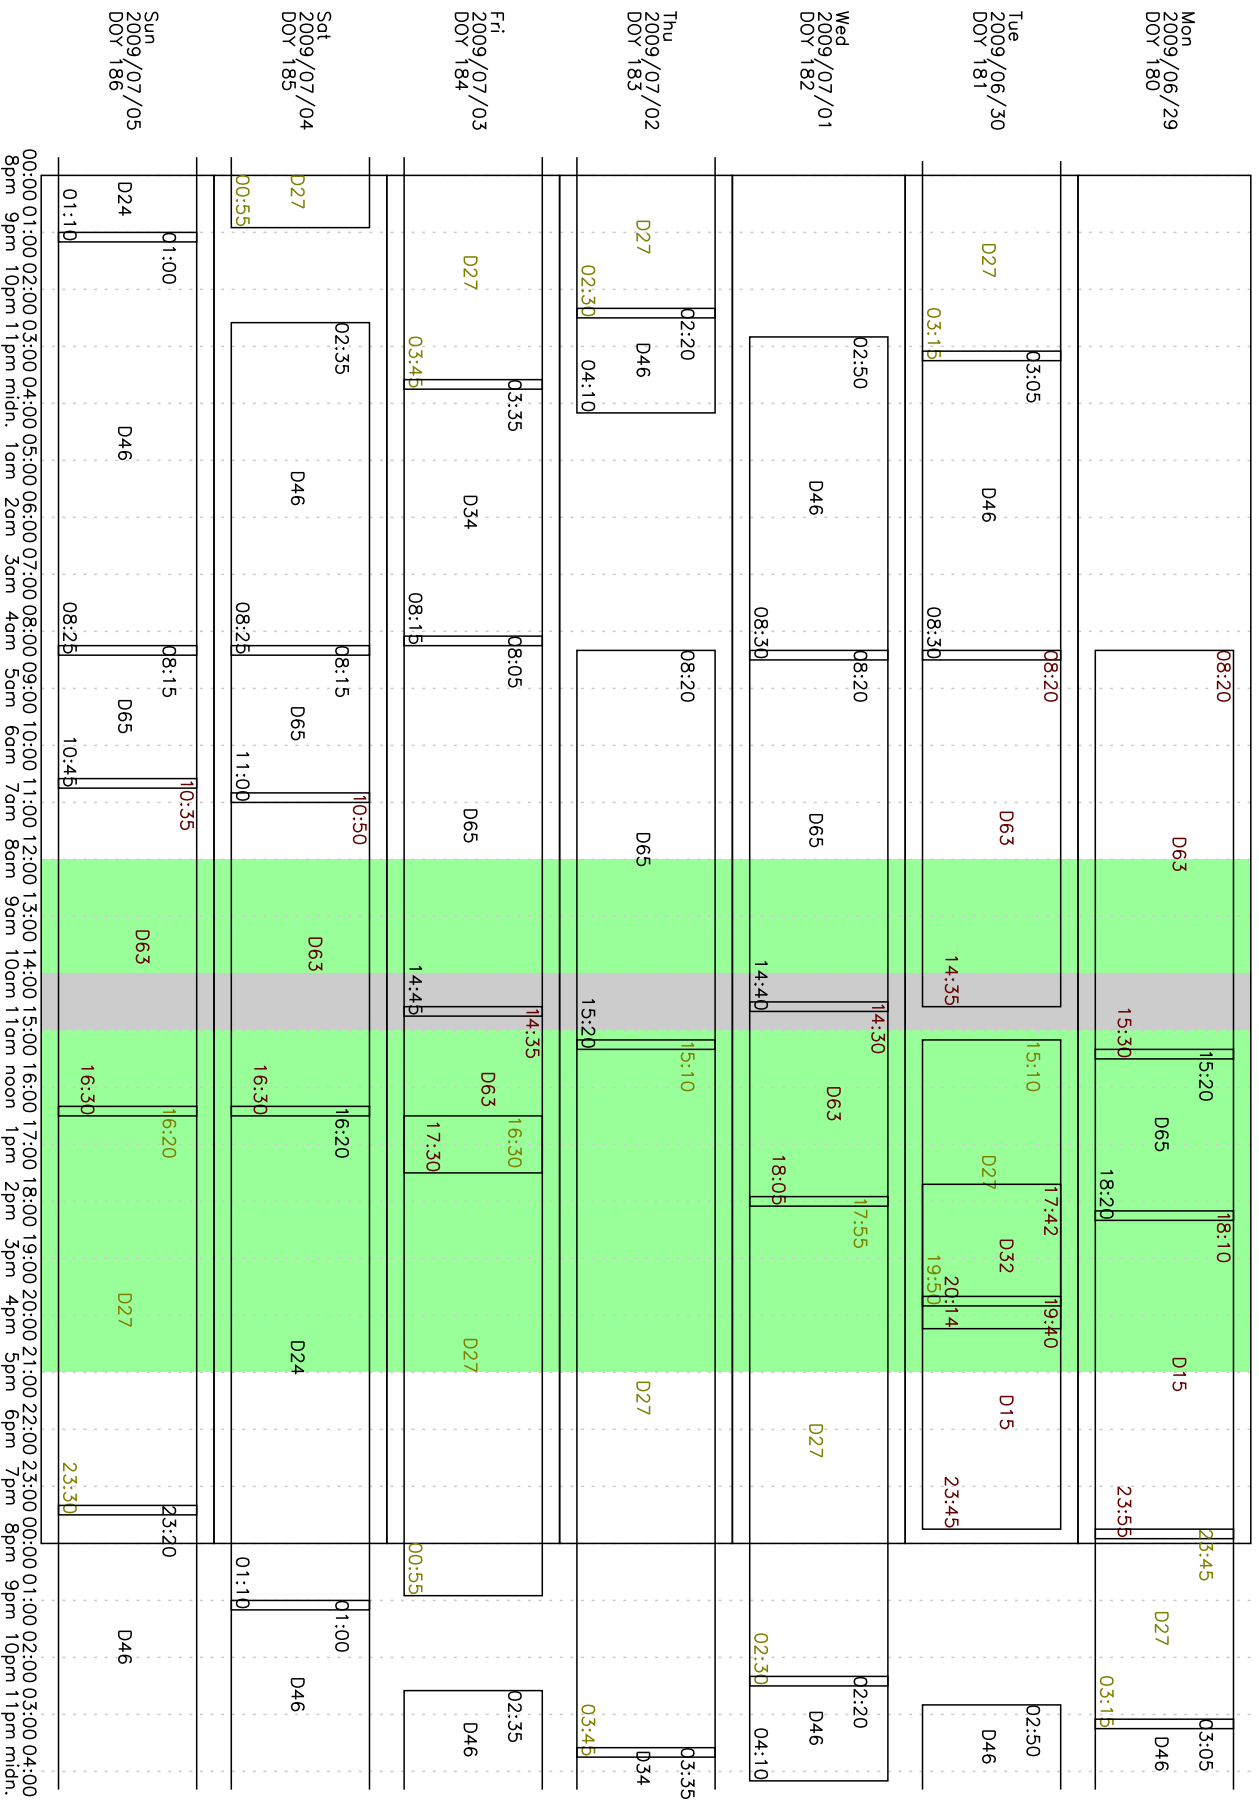

Week 27 2009 (DST)

00:00 01:00 02:00 03:00 04:00 05:00 06:00 07:00 08:00 09:00 10:00 11:00 12:00 13:00 14:00 15:00 16:00 17:00 18:00 19:00 20:00 21:00 22:00 23:00 00:00 01:00 02:00 03:00 04:00
 8pm 9pm 10pm 11pm midn. 1am 2am 3am 4am 5am 6am 7am 8am 9am 10am 11am noon 1pm 2pm 3pm 4pm 5pm 6pm 7pm 8pm 9pm 10pm 11pm midn.