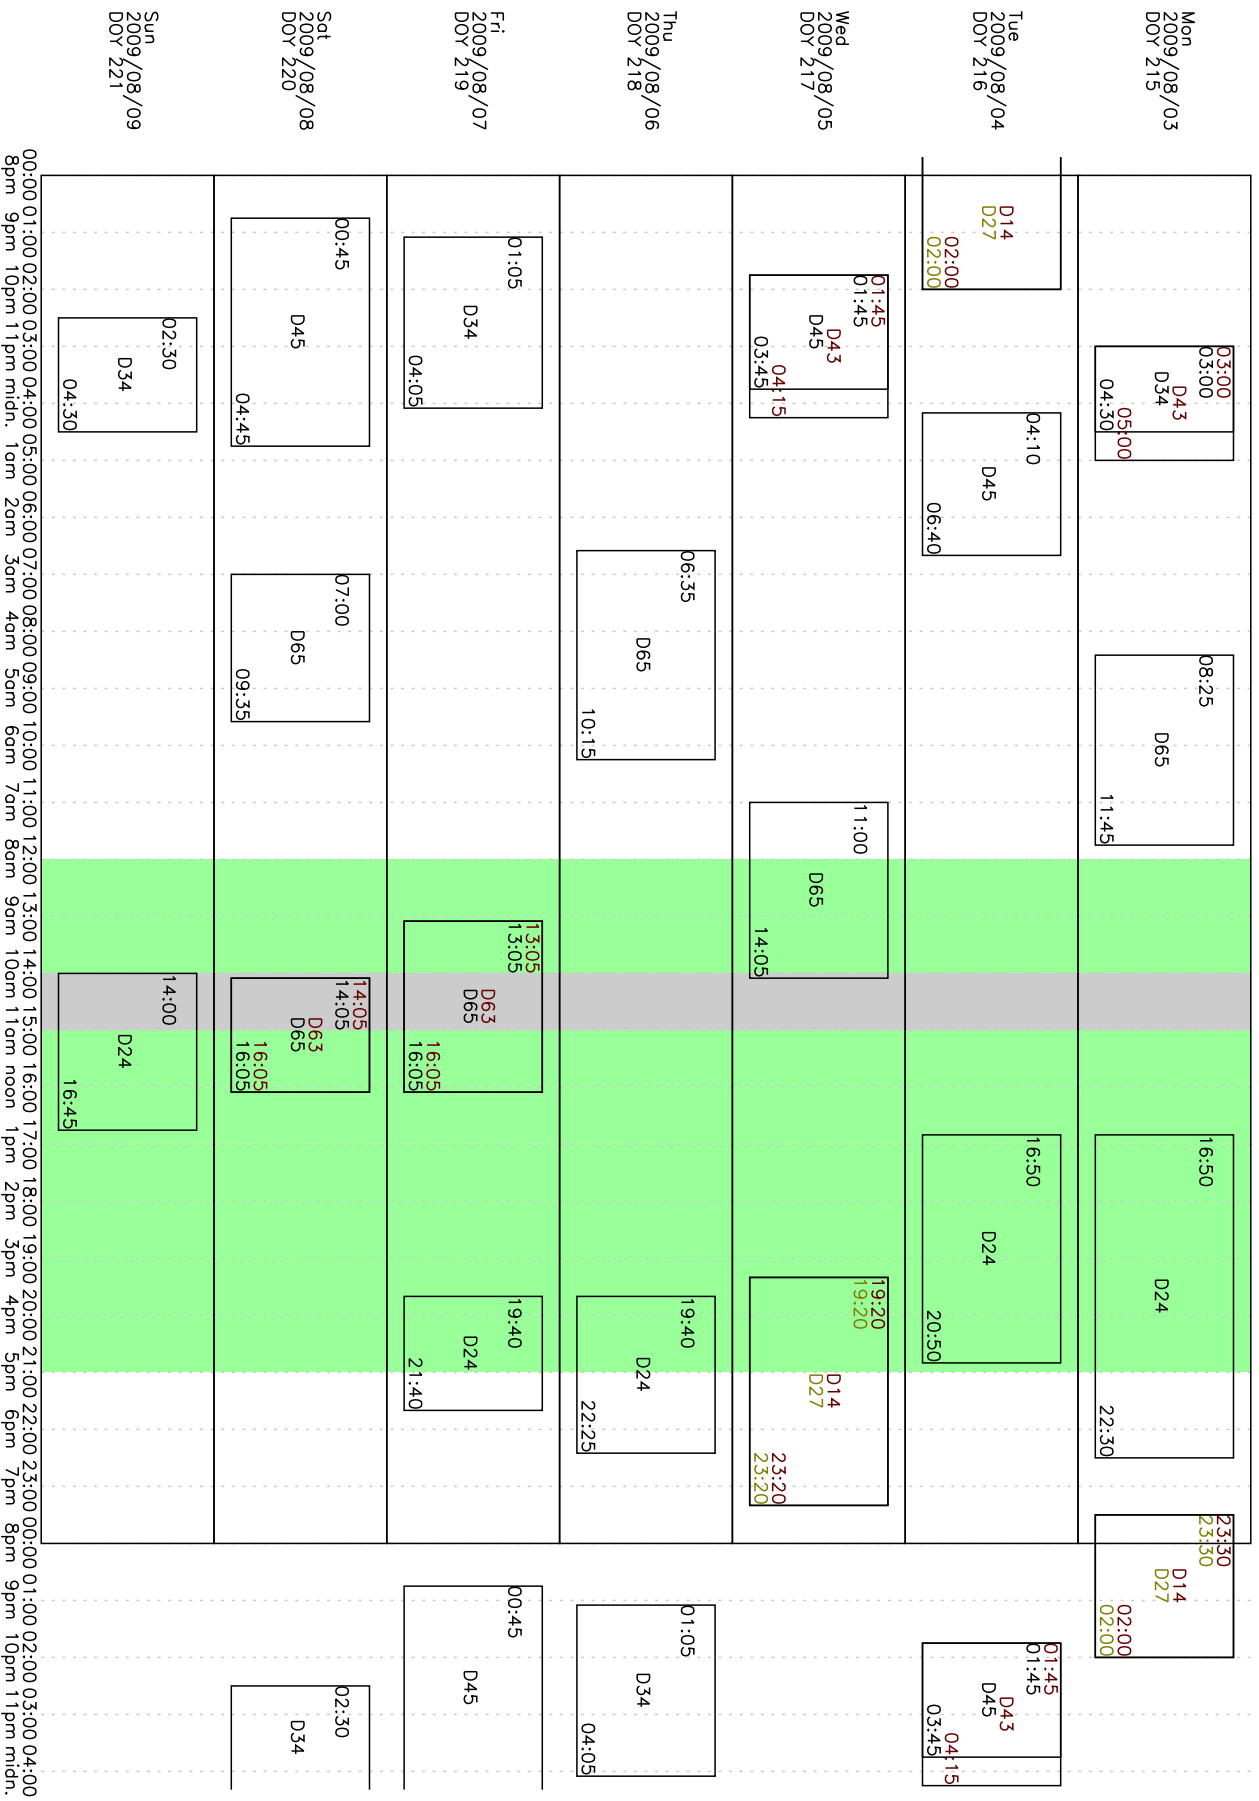

Week 32 2009 (DST)

00:00 01:00 02:00 03:00 04:00 05:00 06:00 07:00 08:00 09:00 10:00 11:00 12:00 13:00 14:00 15:00 16:00 17:00 18:00 19:00 20:00 21:00 22:00 23:00 00:00 01:00 02:00 03:00 04:00 8pm 9pm 10pm 11pm midn. 1am 2am 3am 4am 5am 6am 7am 8am 9am 10am 11am noon 1pm 2pm 3pm 4pm 5pm 6pm 7pm 8pm 9pm 10pm 11pm midn.