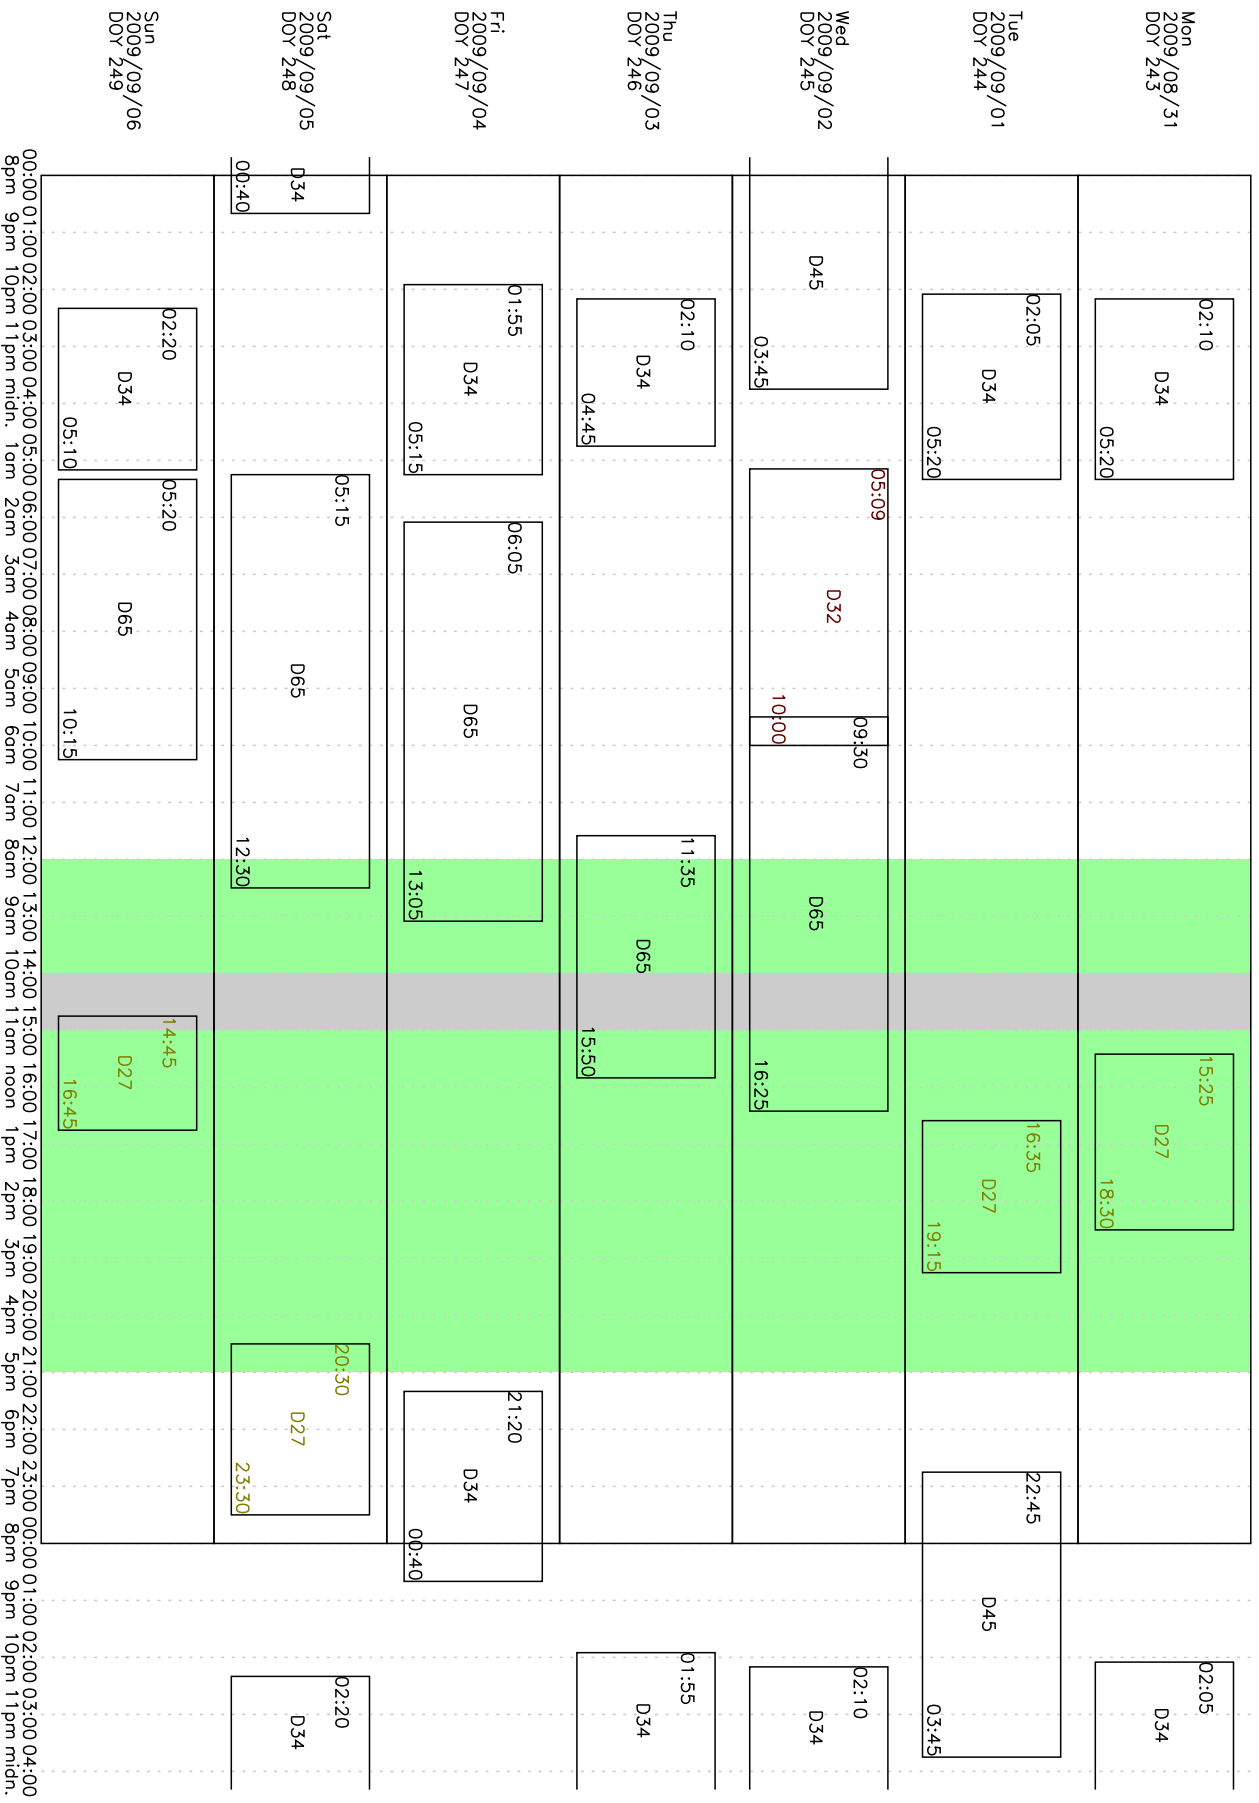

Week 36 2009 (DST)

00:00 01:00 02:00 03:00 04:00 05:00 06:00 07:00 08:00 09:00 10:00 11:00 12:00 13:00 14:00 15:00 16:00 17:00 18:00 19:00 20:00 21:00 22:00 23:00 00:00 01:00 02:00 03:00 04:00
 8pm 9pm 10pm 11pm midn. 1am 2am 3am 4am 5am 6am 7am 8am 9am 10am 11am noon 1pm 2pm 3pm 4pm 5pm 6pm 7pm 8pm 9pm 10pm 11pm midn.