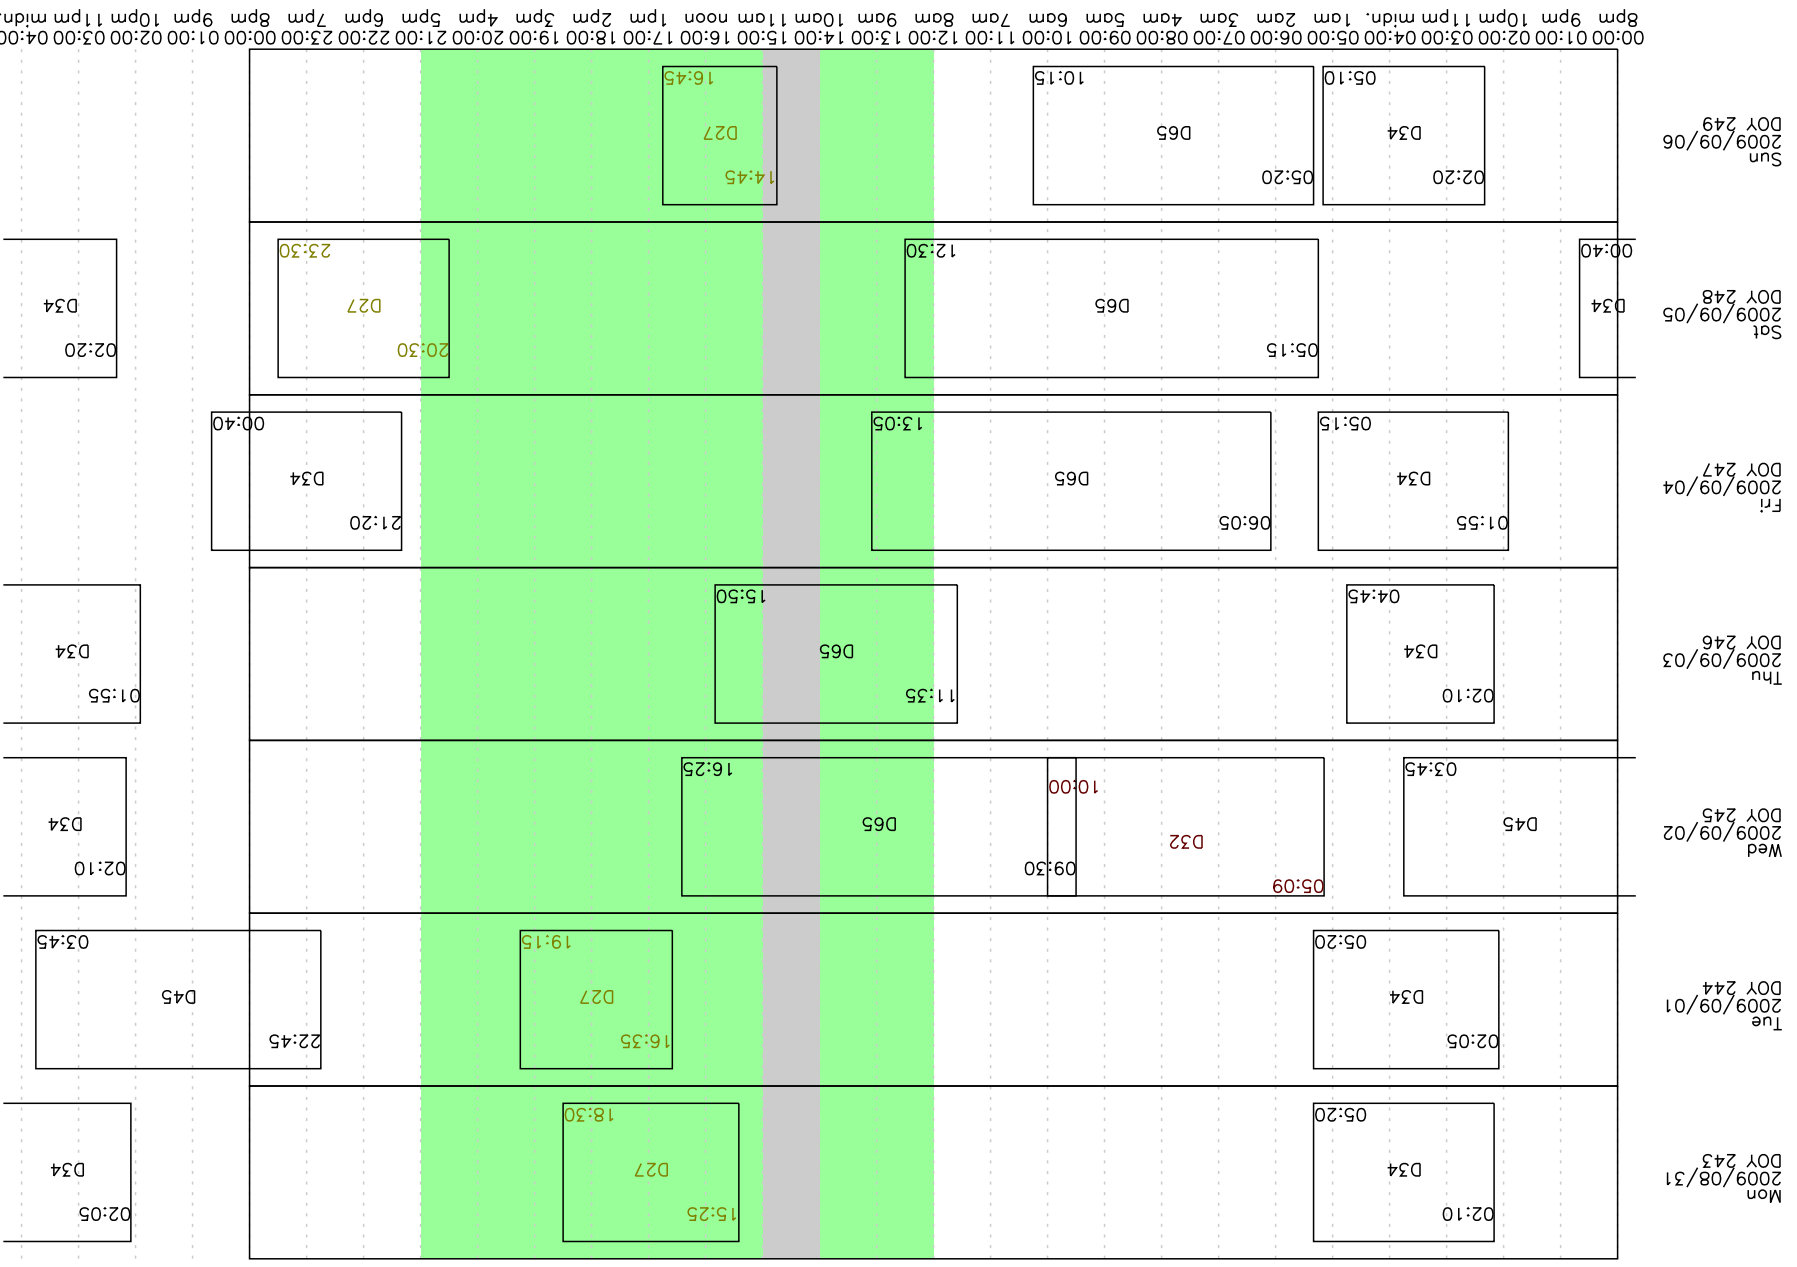

Week 36 2009 (DST)

00:00 01:00 02:00 03:00 04:00 05:00 06:00 07:00 08:00 09:00 10:00 11:00 12:00 13:00 14:00 15:00 16:00 17:00 18:00 19:00 20:00 21:00 22:00 23:00 00:00 01:00 02:00 03:00 04:00
 8pm 9pm 10pm 11pm midn. 1am 2am 3am 4am 5am 6am 7am 8am 9am 10am 11am noon 1pm 2pm 3pm 4pm 5pm 6pm 7pm 8pm 9pm 10pm 11pm midn.