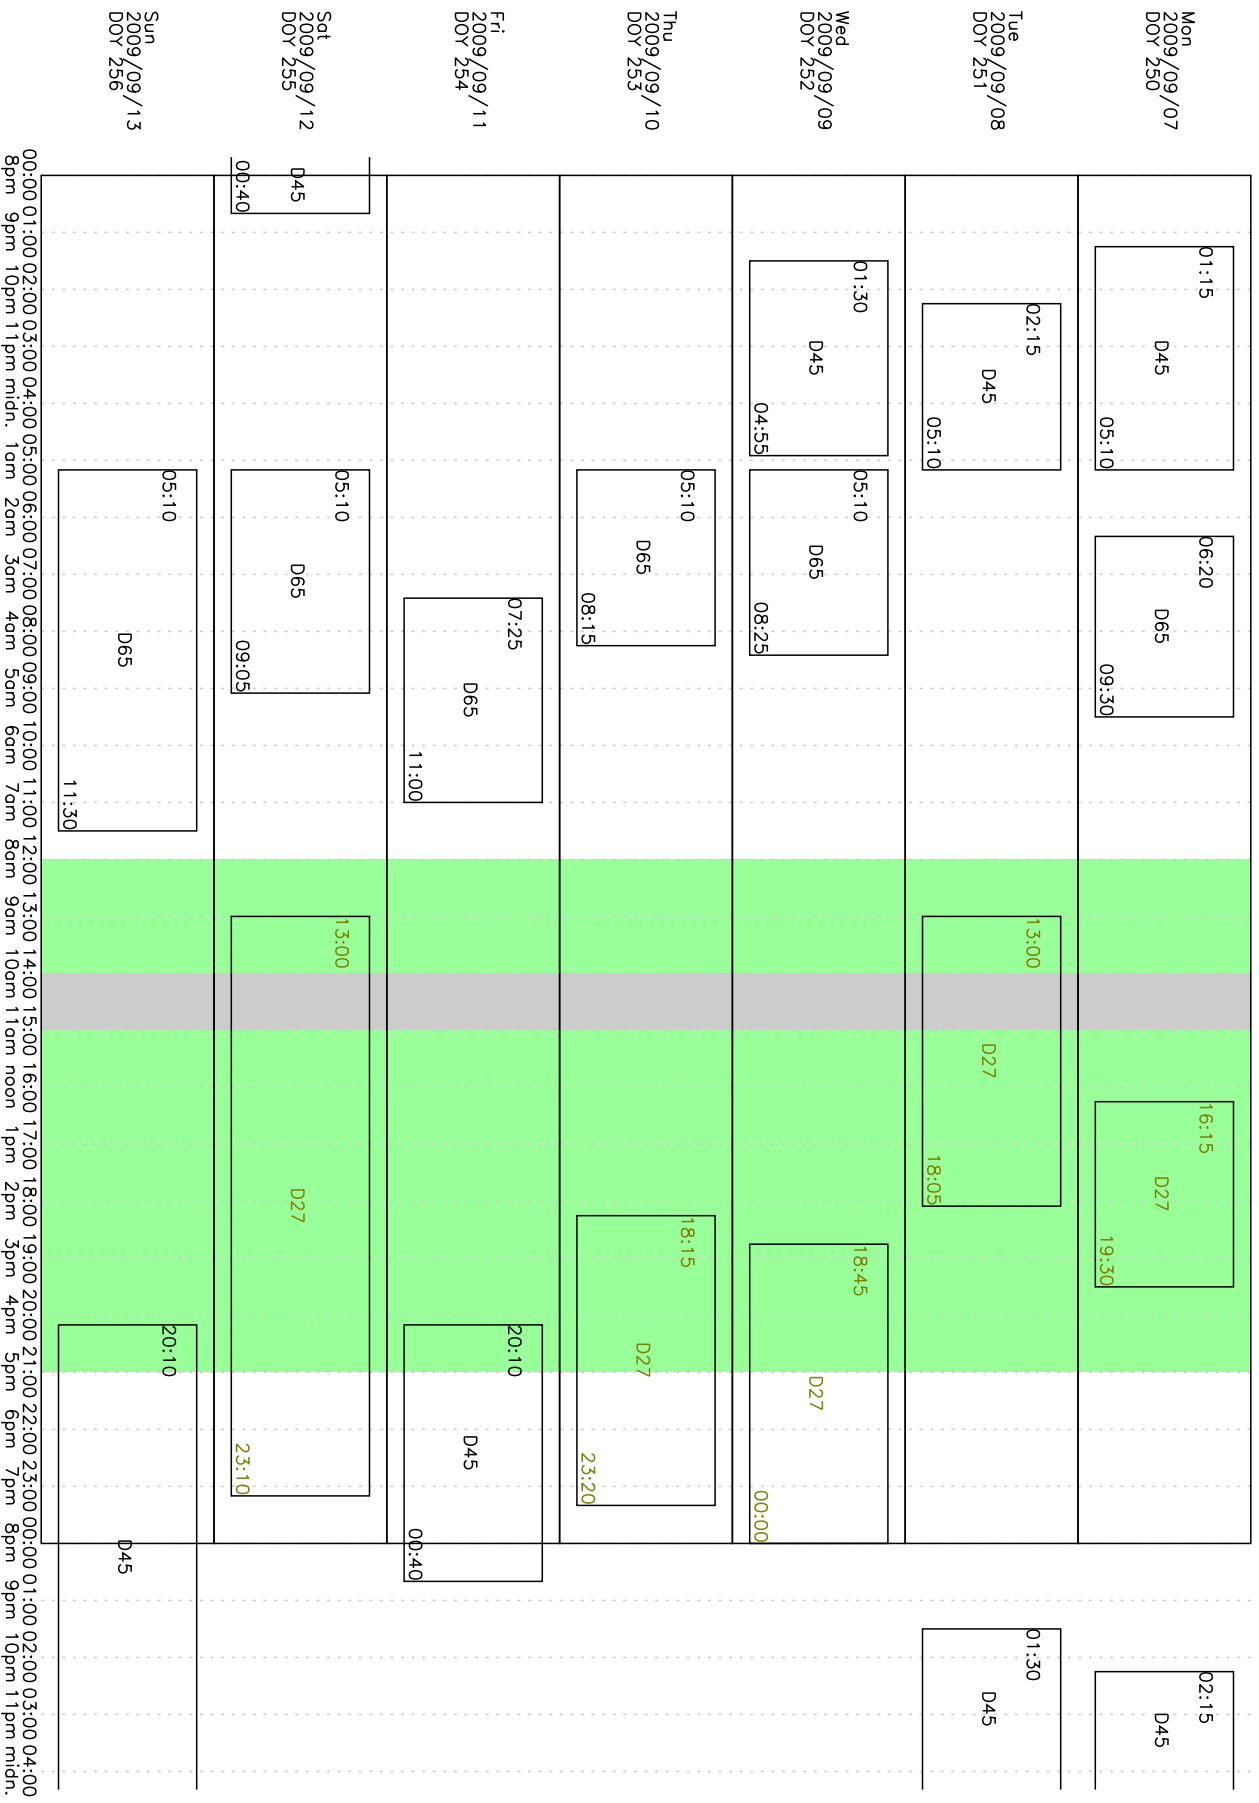

Week 37 2009 (DST)

00:00 01:00 02:00 03:00 04:00 05:00 06:00 07:00 08:00 09:00 10:00 11:00 12:00 13:00 14:00 15:00 16:00 17:00 18:00 19:00 20:00 21:00 22:00 23:00 00:00 01:00 02:00 03:00 04:00
 8pm 9pm 10pm 11pm midn. 1am 2am 3am 4am 5am 6am 7am 8am 9am 10am 11am noon 1pm 2pm 3pm 4pm 5pm 6pm 7pm 8pm 9pm 10pm 11pm midn.