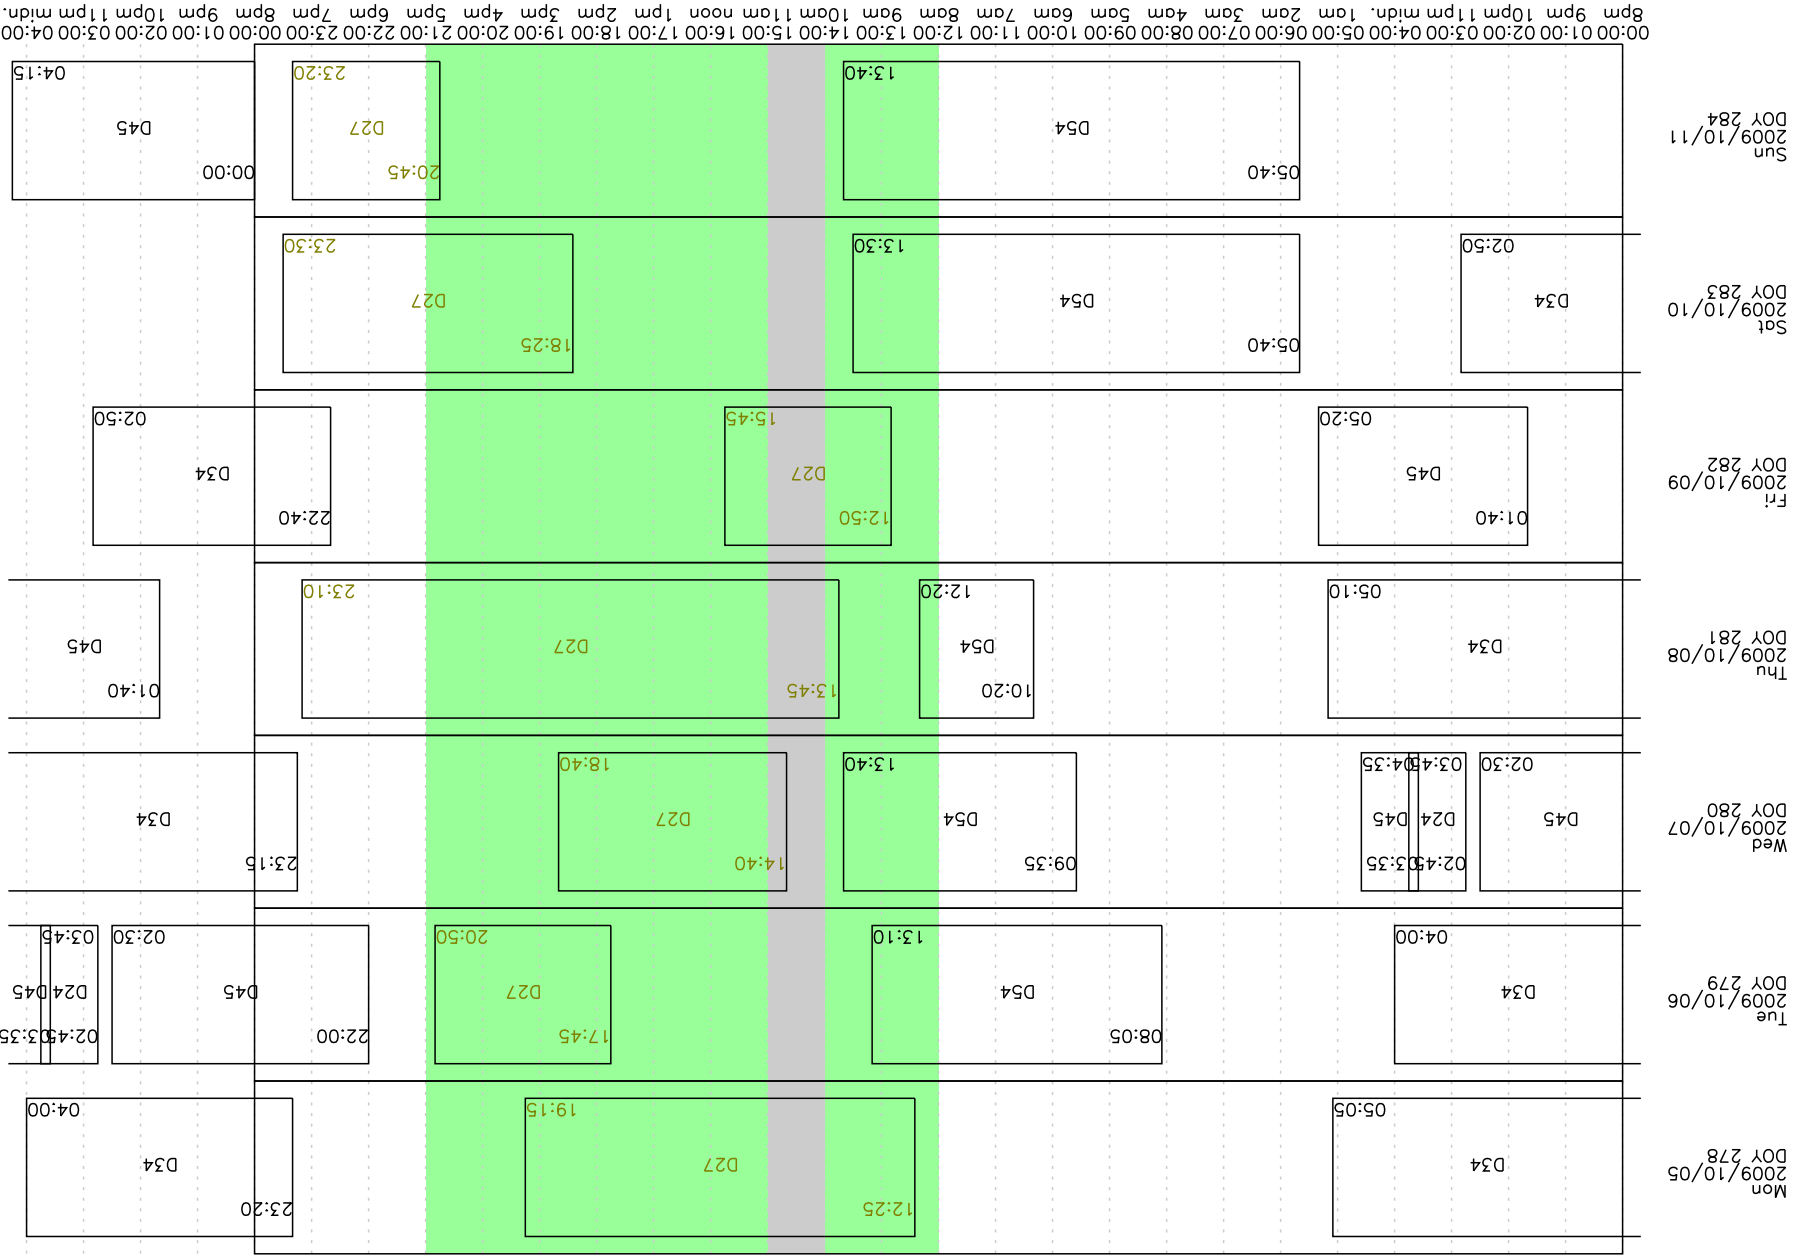

Week 41 2009 (DST)

00:00 01:00 02:00 03:00 04:00 05:00 06:00 07:00 08:00 09:00 10:00 11:00 12:00 13:00 14:00 15:00 16:00 17:00 18:00 19:00 20:00 21:00 22:00 23:00 00:00 01:00 02:00 03:00 04:00 8pm 9pm 10pm 11pm midn. 1am 2am 3am 4am 5am 6am 7am 8am 9am 10am 11am noon 1pm 2pm 3pm 4pm 5pm 6pm 7pm 8pm 9pm 10pm 11pm midn.