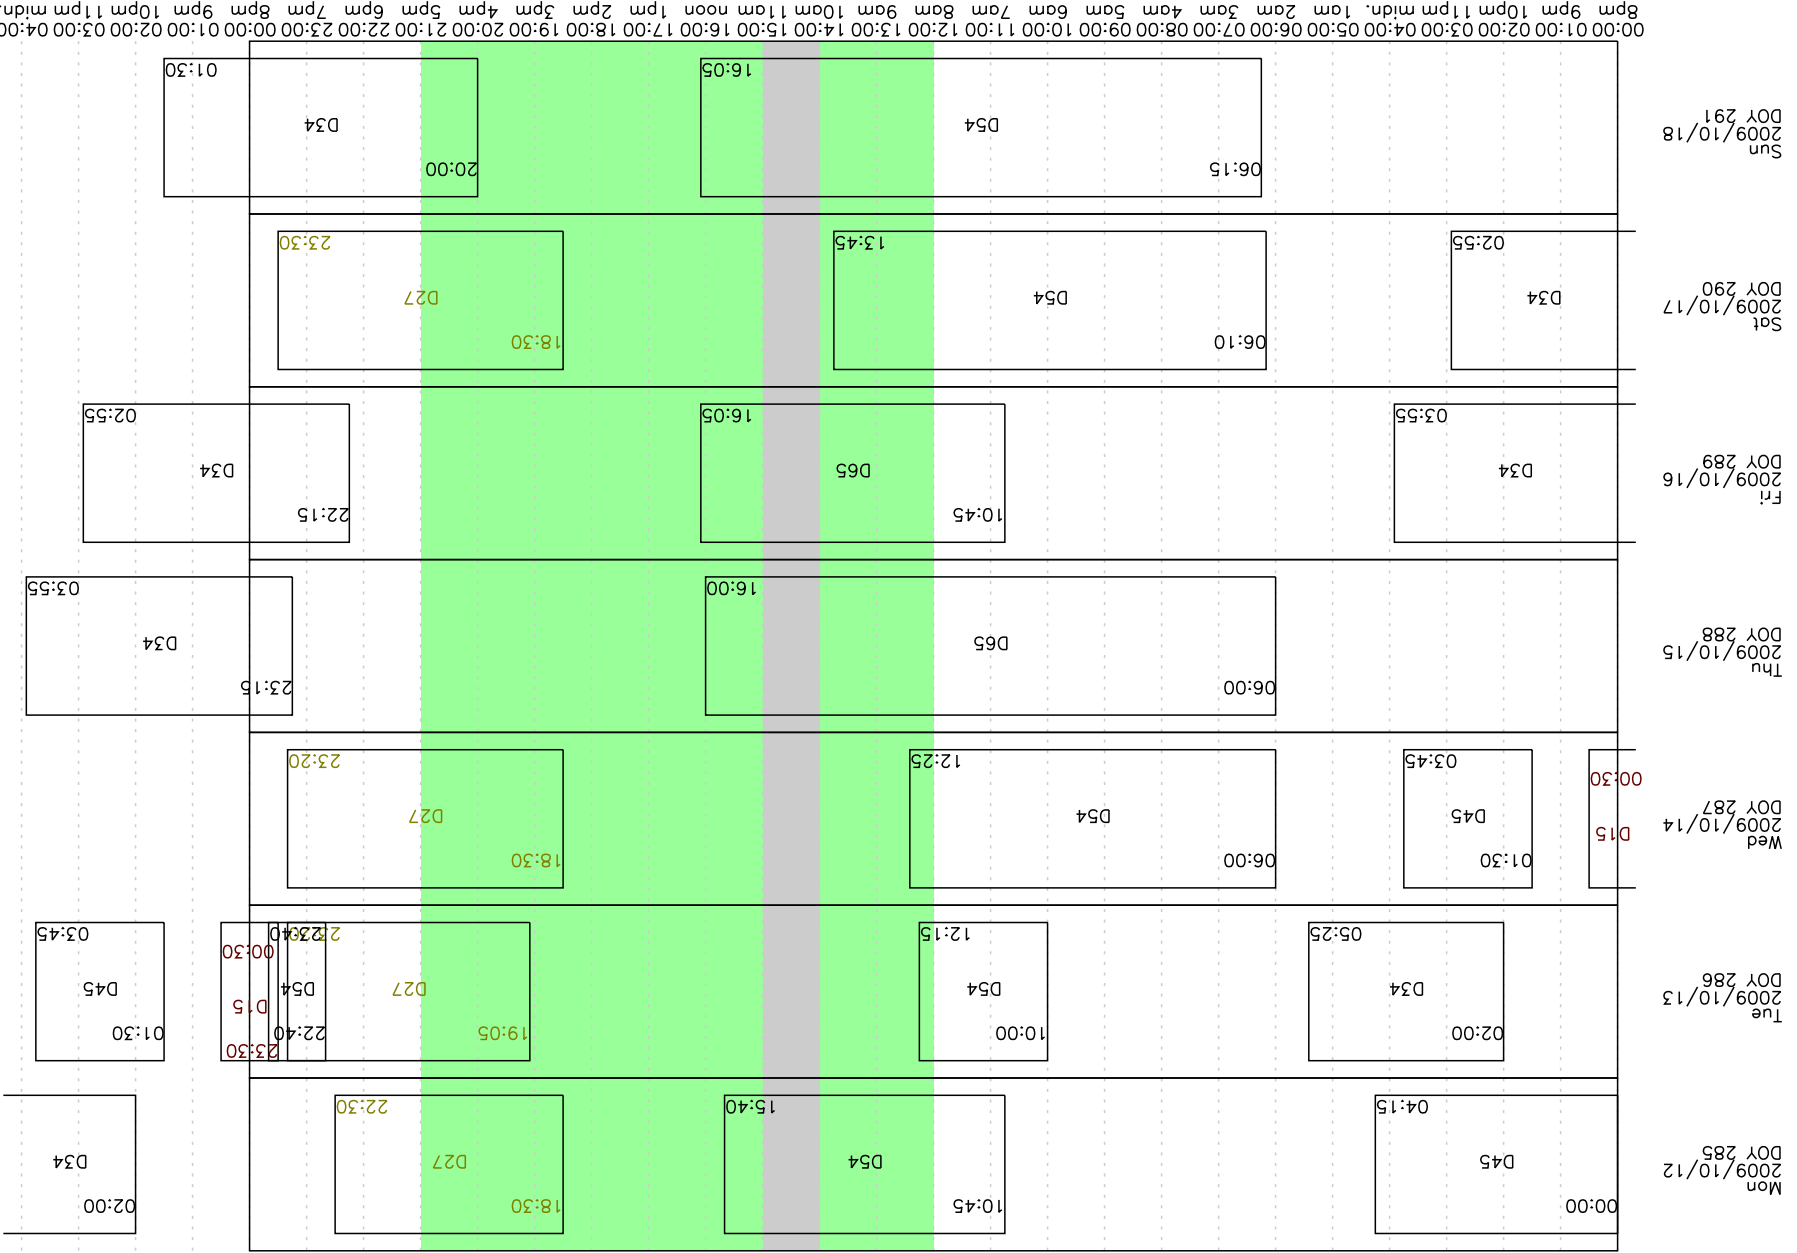

Week 42 2009 (DST)

00:00 01:00 02:00 03:00 04:00 05:00 06:00 07:00 08:00 09:00 10:00 11:00 12:00 13:00 14:00 15:00 16:00 17:00 18:00 19:00 20:00 21:00 22:00 23:00 00:00 01:00 02:00 03:00 04:00
 8pm 9pm 10pm 11pm midn. 1am 2am 3am 4am 5am 6am 7am 8am 9am 10am 11am noon 1pm 2pm 3pm 4pm 5pm 6pm 7pm 8pm 9pm 10pm 11pm midn.