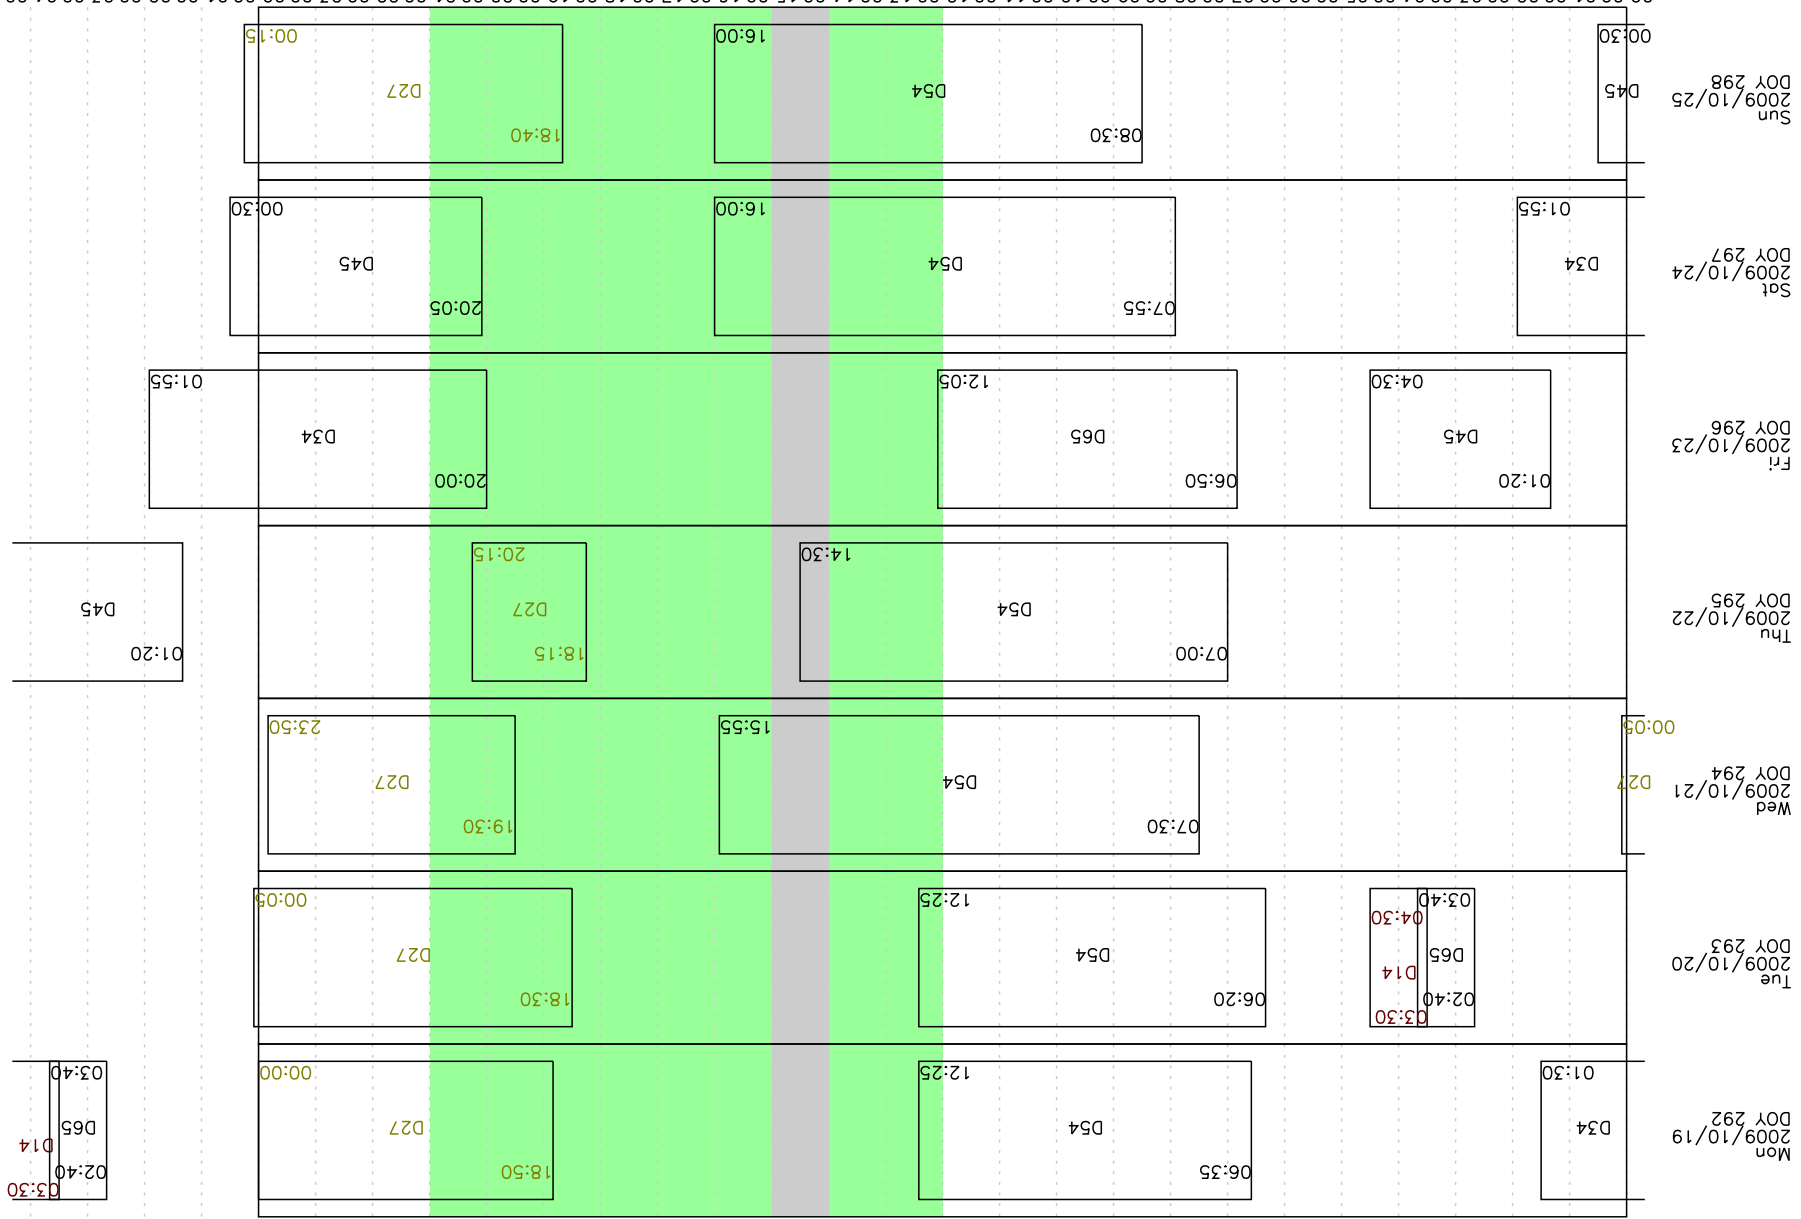

Week 43 2009 (DST)

00:00 01:00 02:00 03:00 04:00 05:00 06:00 07:00 08:00 09:00 10:00 11:00 12:00 13:00 14:00 15:00 16:00 17:00 18:00 19:00 20:00 21:00 22:00 23:00 00:00 01:00 02:00 03:00 04:00 8pm 9pm 10pm 11pm midn. 1am 2am 3am 4am 5am 6am 7am 8am 9am 10am 11am noon 1pm 2pm 3pm 4pm 5pm 6pm 7pm 8pm 9pm 10pm 11pm midn.