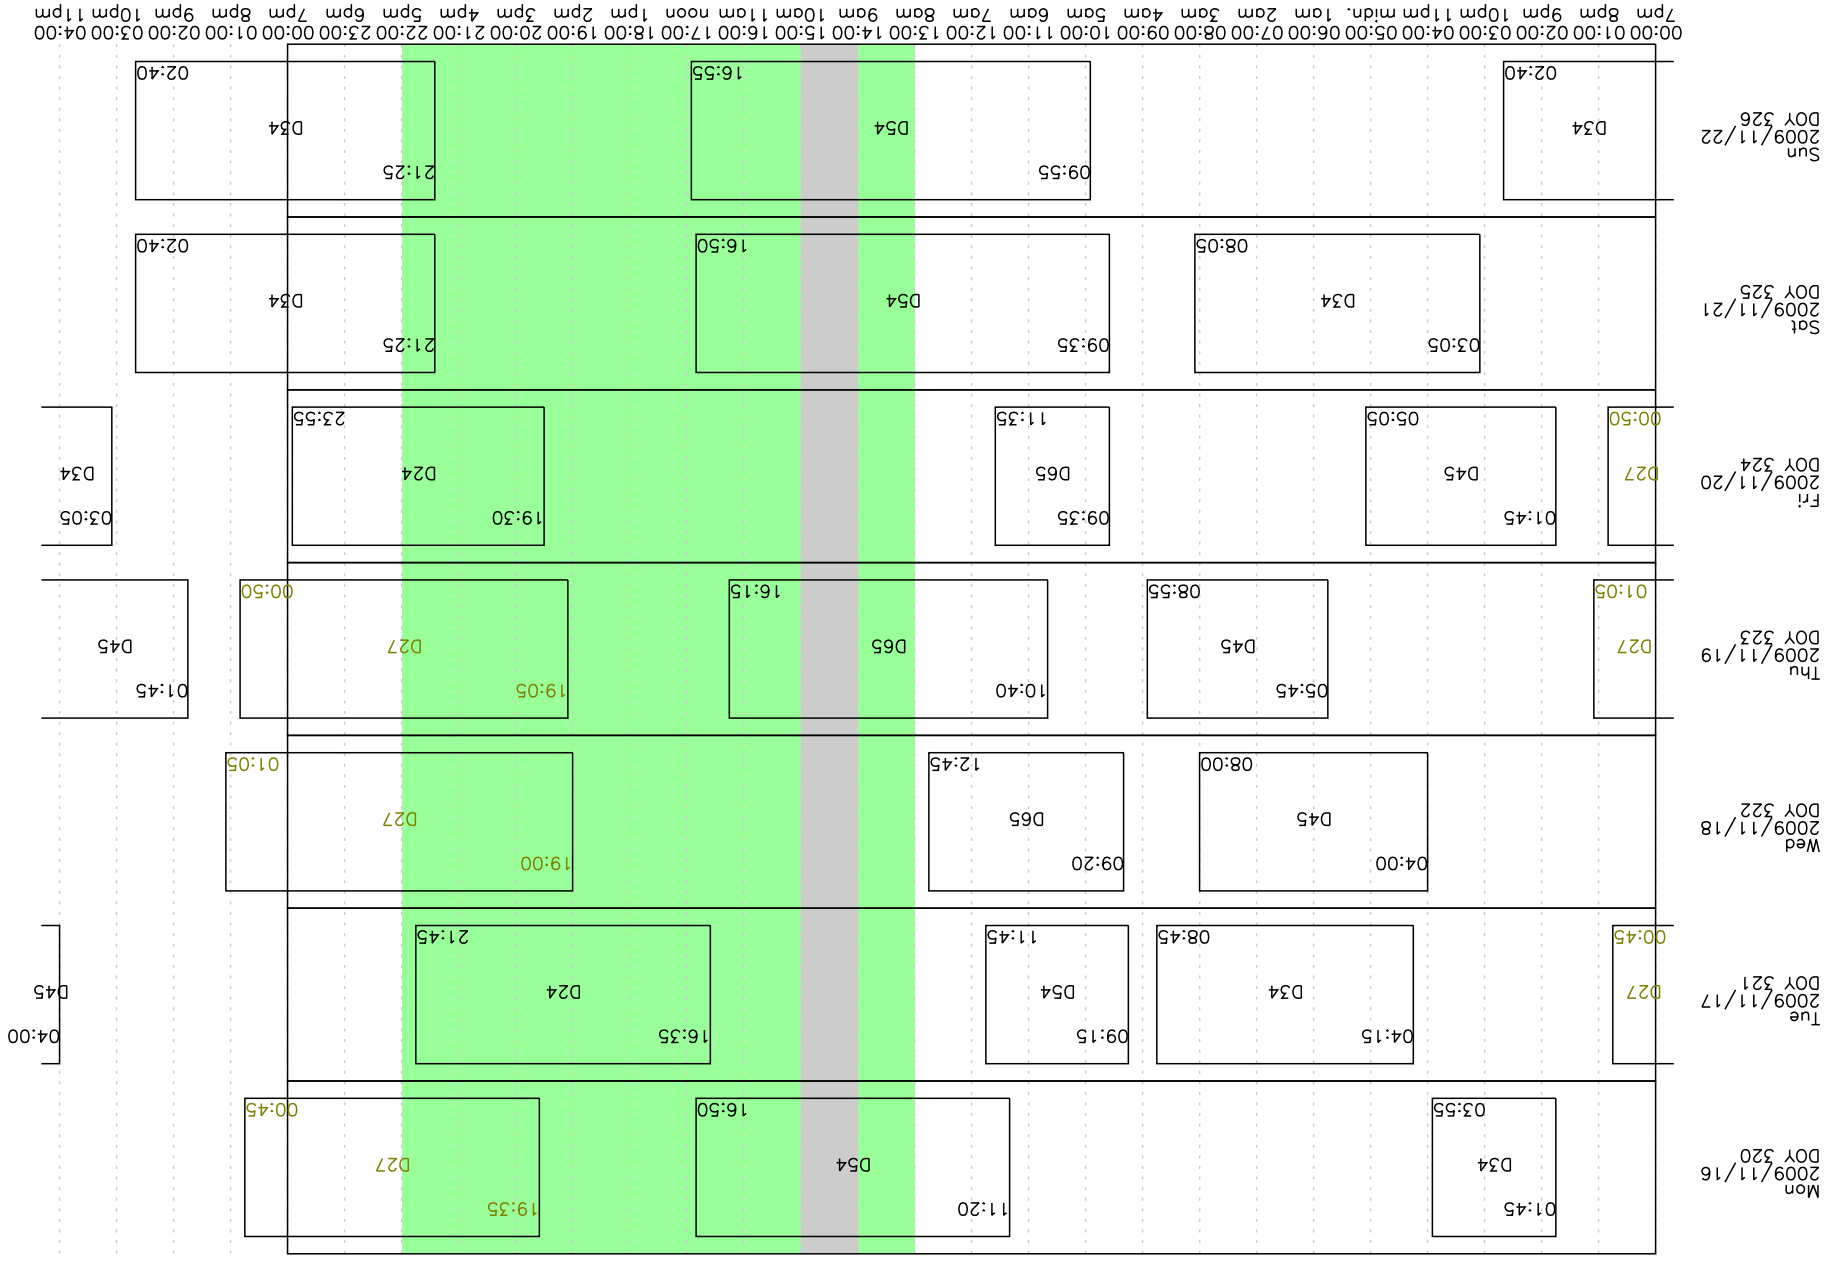

Week 47 2009

Mon  
2009/11/16  
DOY 320

Tue  
2009/11/17  
DOY 321

Wed  
2009/11/18  
DOY 322

Thu  
2009/11/19  
DOY 323

Fri  
2009/11/20  
DOY 324

Sat  
2009/11/21  
DOY 325

Sun  
2009/11/22  
DOY 326

00:00 01:00 02:00 03:00 04:00 05:00 06:00 07:00 08:00 09:00 10:00 11:00 12:00 13:00 14:00 15:00 16:00 17:00 18:00 19:00 20:00 21:00 22:00 23:00 00:00 01:00 02:00 03:00 04:00  
7pm 8pm 9pm 10pm 11pm midn. 1am 2am 3am 4am 5am 6am 7am 8am 9am 10am 11am noon 1pm 2pm 3pm 4pm 5pm 6pm 7pm 8pm 9pm 10pm 11pm