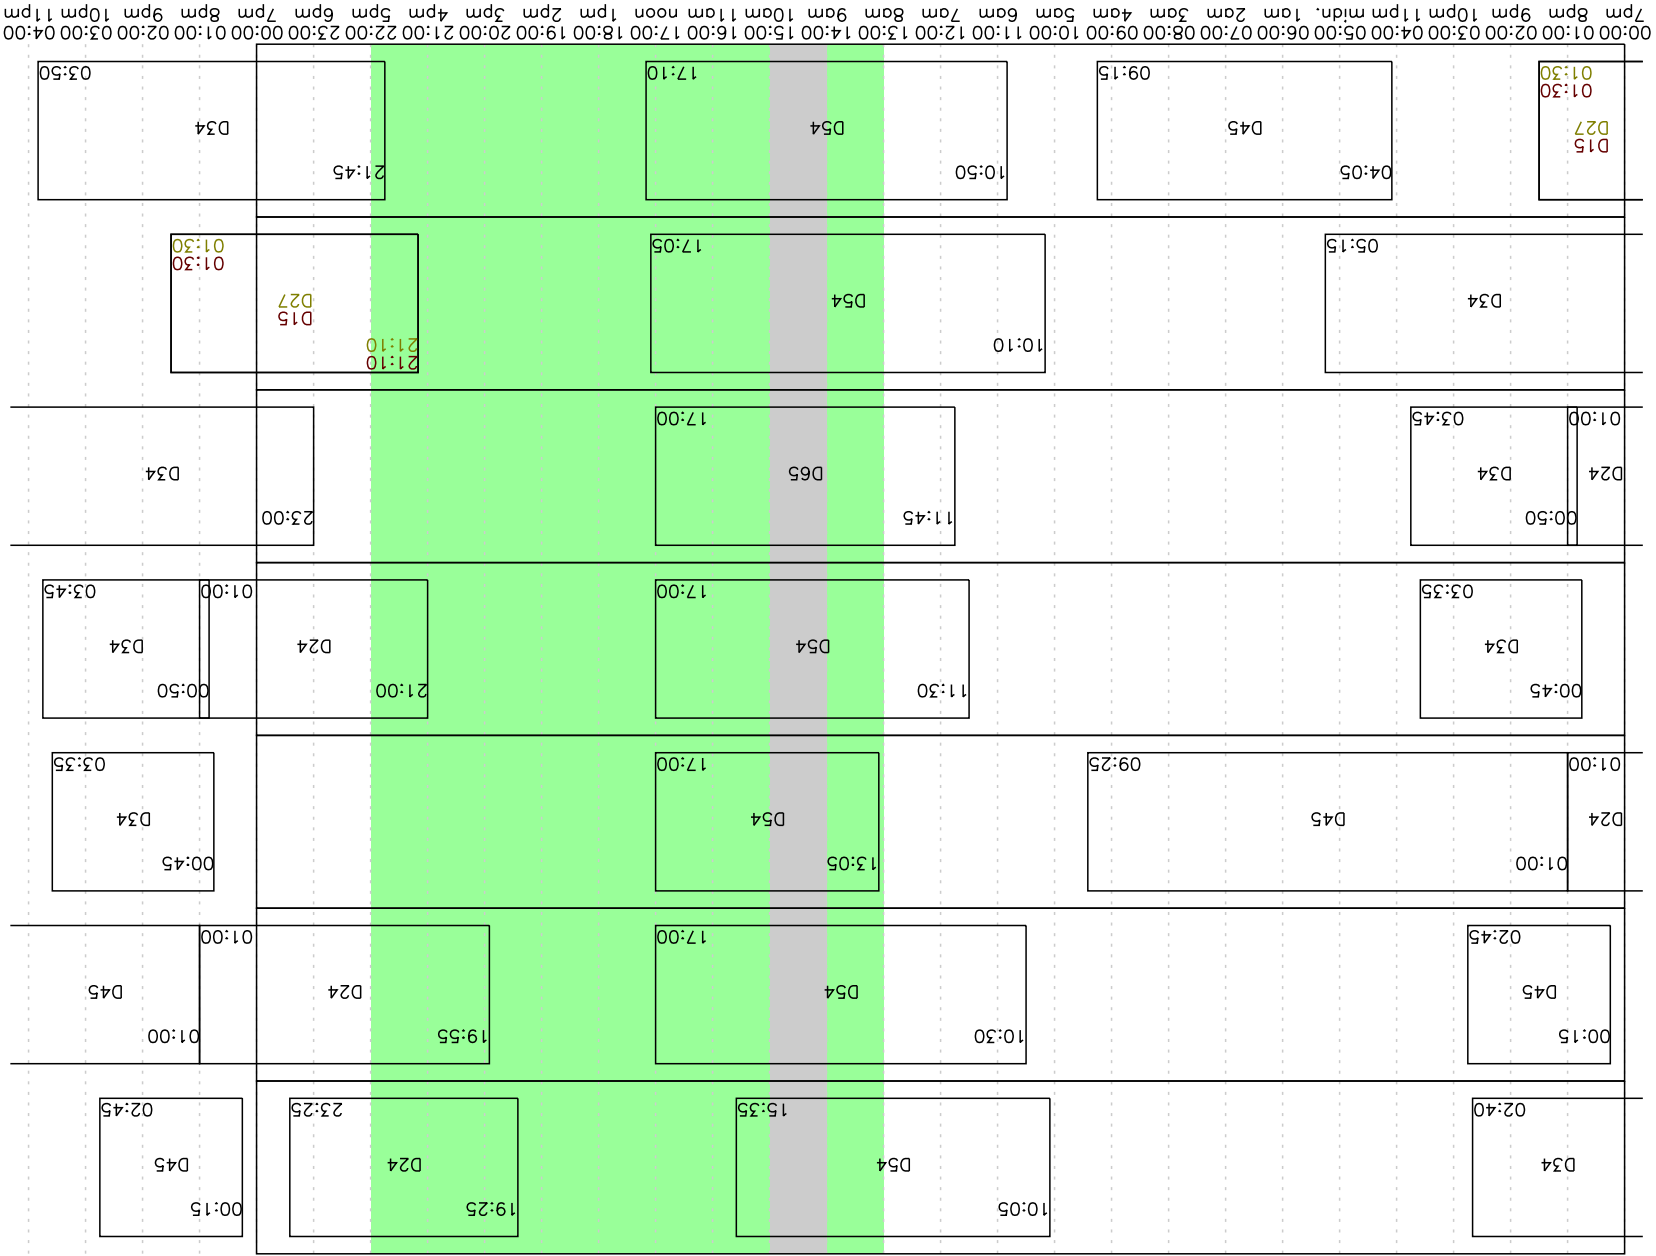

Week 48 2009

7pm 8pm 9pm 10pm 11pm midn. 1am 2am 3am 4am 5am 6am 7am 8am 9am 10am 11am noon 1pm 2pm 3pm 4pm 5pm 6pm 7pm 8pm 9pm 10pm 11pm