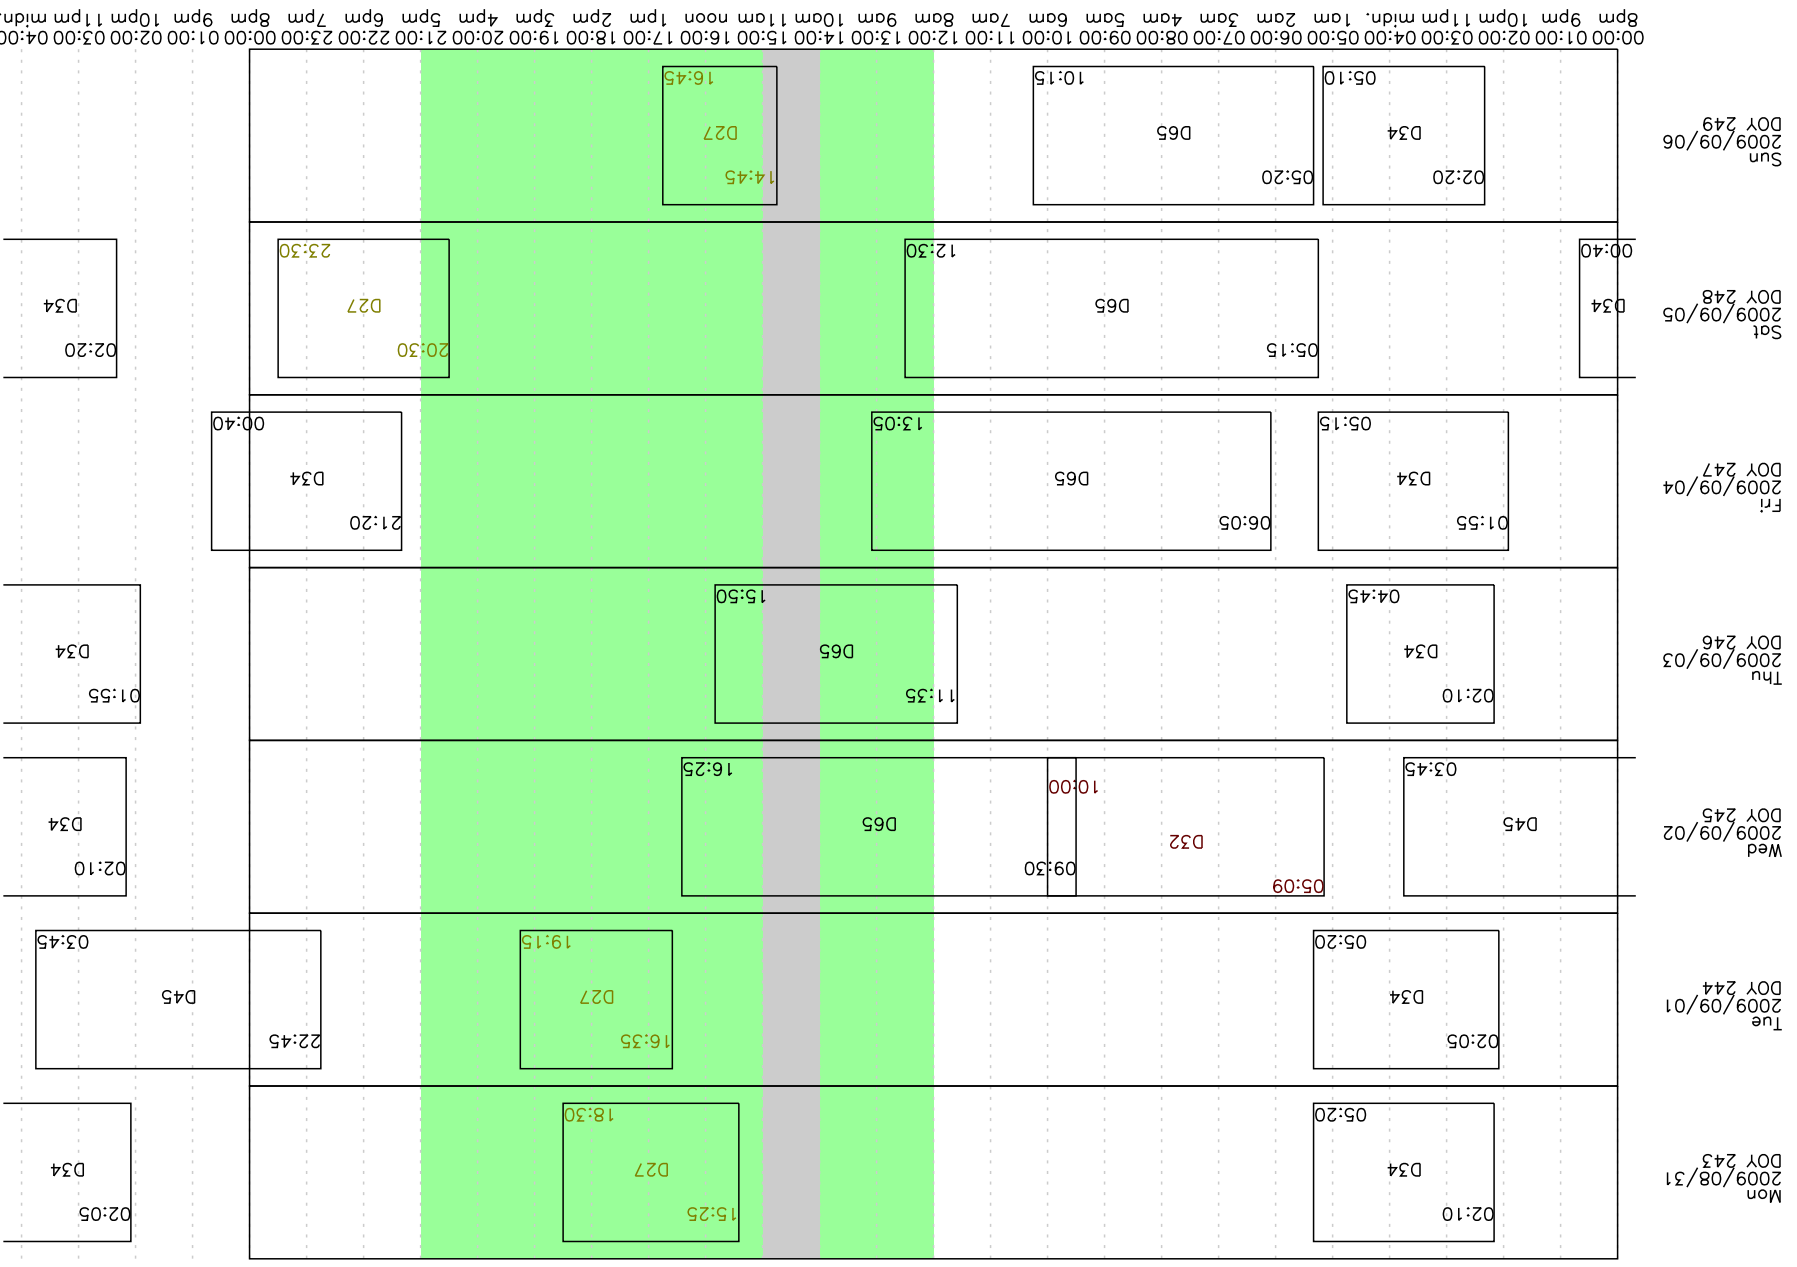

Week 36 2009 (DST)

00:00 01:00 02:00 03:00 04:00 05:00 06:00 07:00 08:00 09:00 10:00 11:00 12:00 13:00 14:00 15:00 16:00 17:00 18:00 19:00 20:00 21:00 22:00 23:00 00:00 01:00 02:00 03:00 04:00
 8pm 9pm 10pm 11pm midn. 1am 2am 3am 4am 5am 6am 7am 8am 9am 10am 11am noon 1pm 2pm 3pm 4pm 5pm 6pm 7pm 8pm 9pm 10pm 11pm midn.