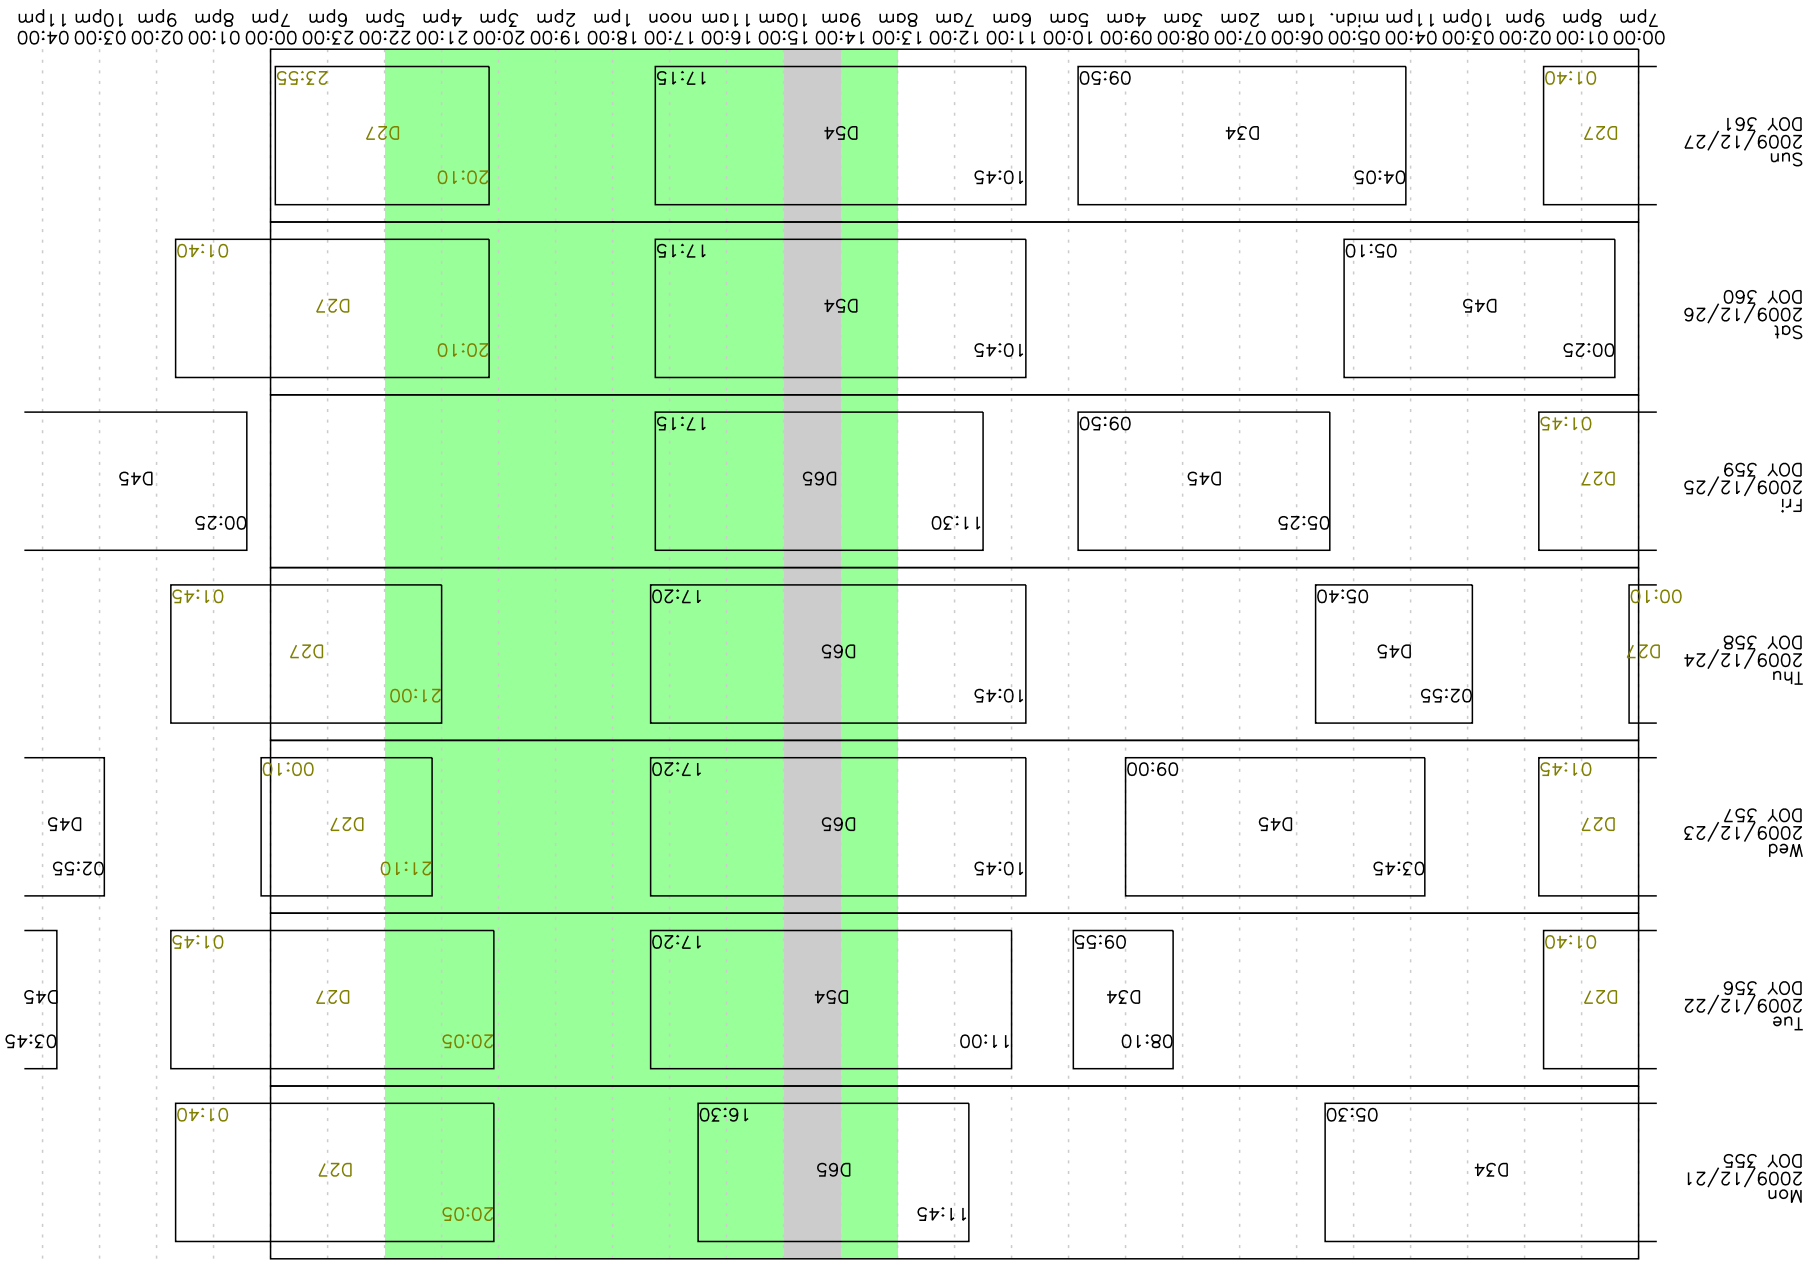

Week 52 2009

00:00 01:00 02:00 03:00 04:00 05:00 06:00 07:00 08:00 09:00 10:00 11:00 12:00 13:00 14:00 15:00 16:00 17:00 18:00 19:00 20:00 21:00 22:00 23:00 00:00 01:00 02:00 03:00 04:00
 7pm 8pm 9pm 10pm 11pm midn. 1am 2am 3am 4am 5am 6am 7am 8am 9am 10am 11am noon 1pm 2pm 3pm 4pm 5pm 6pm 7pm 8pm 9pm 10pm 11pm