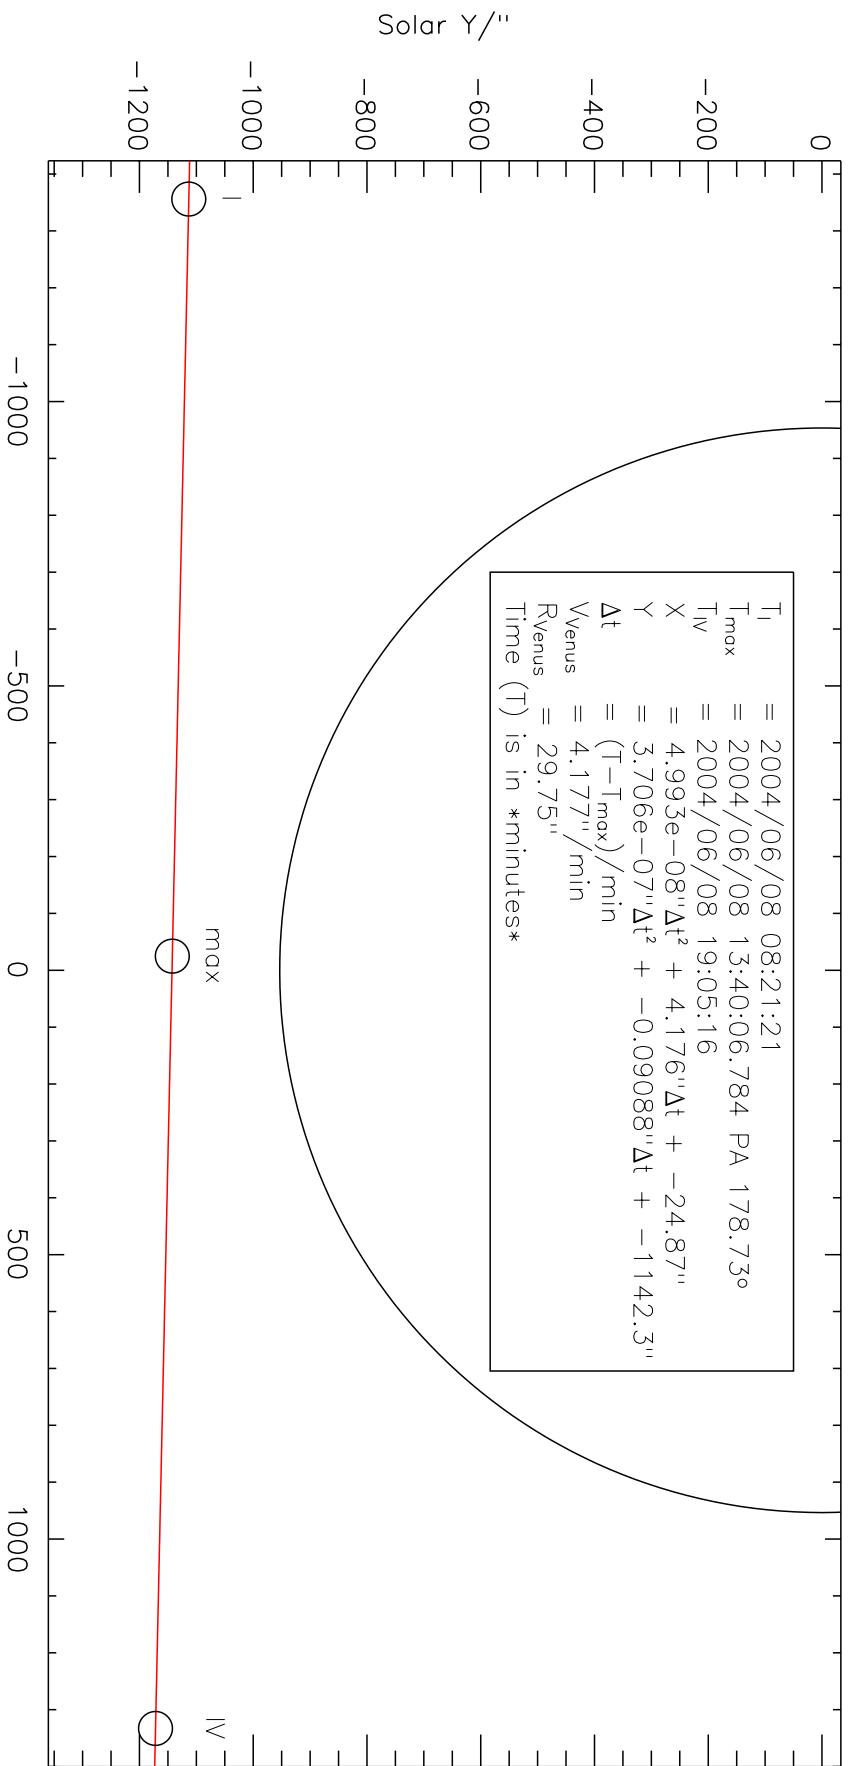

8 June 2004 Venus Transit as Seen from SOHO

Based on the final predictive orbit determination