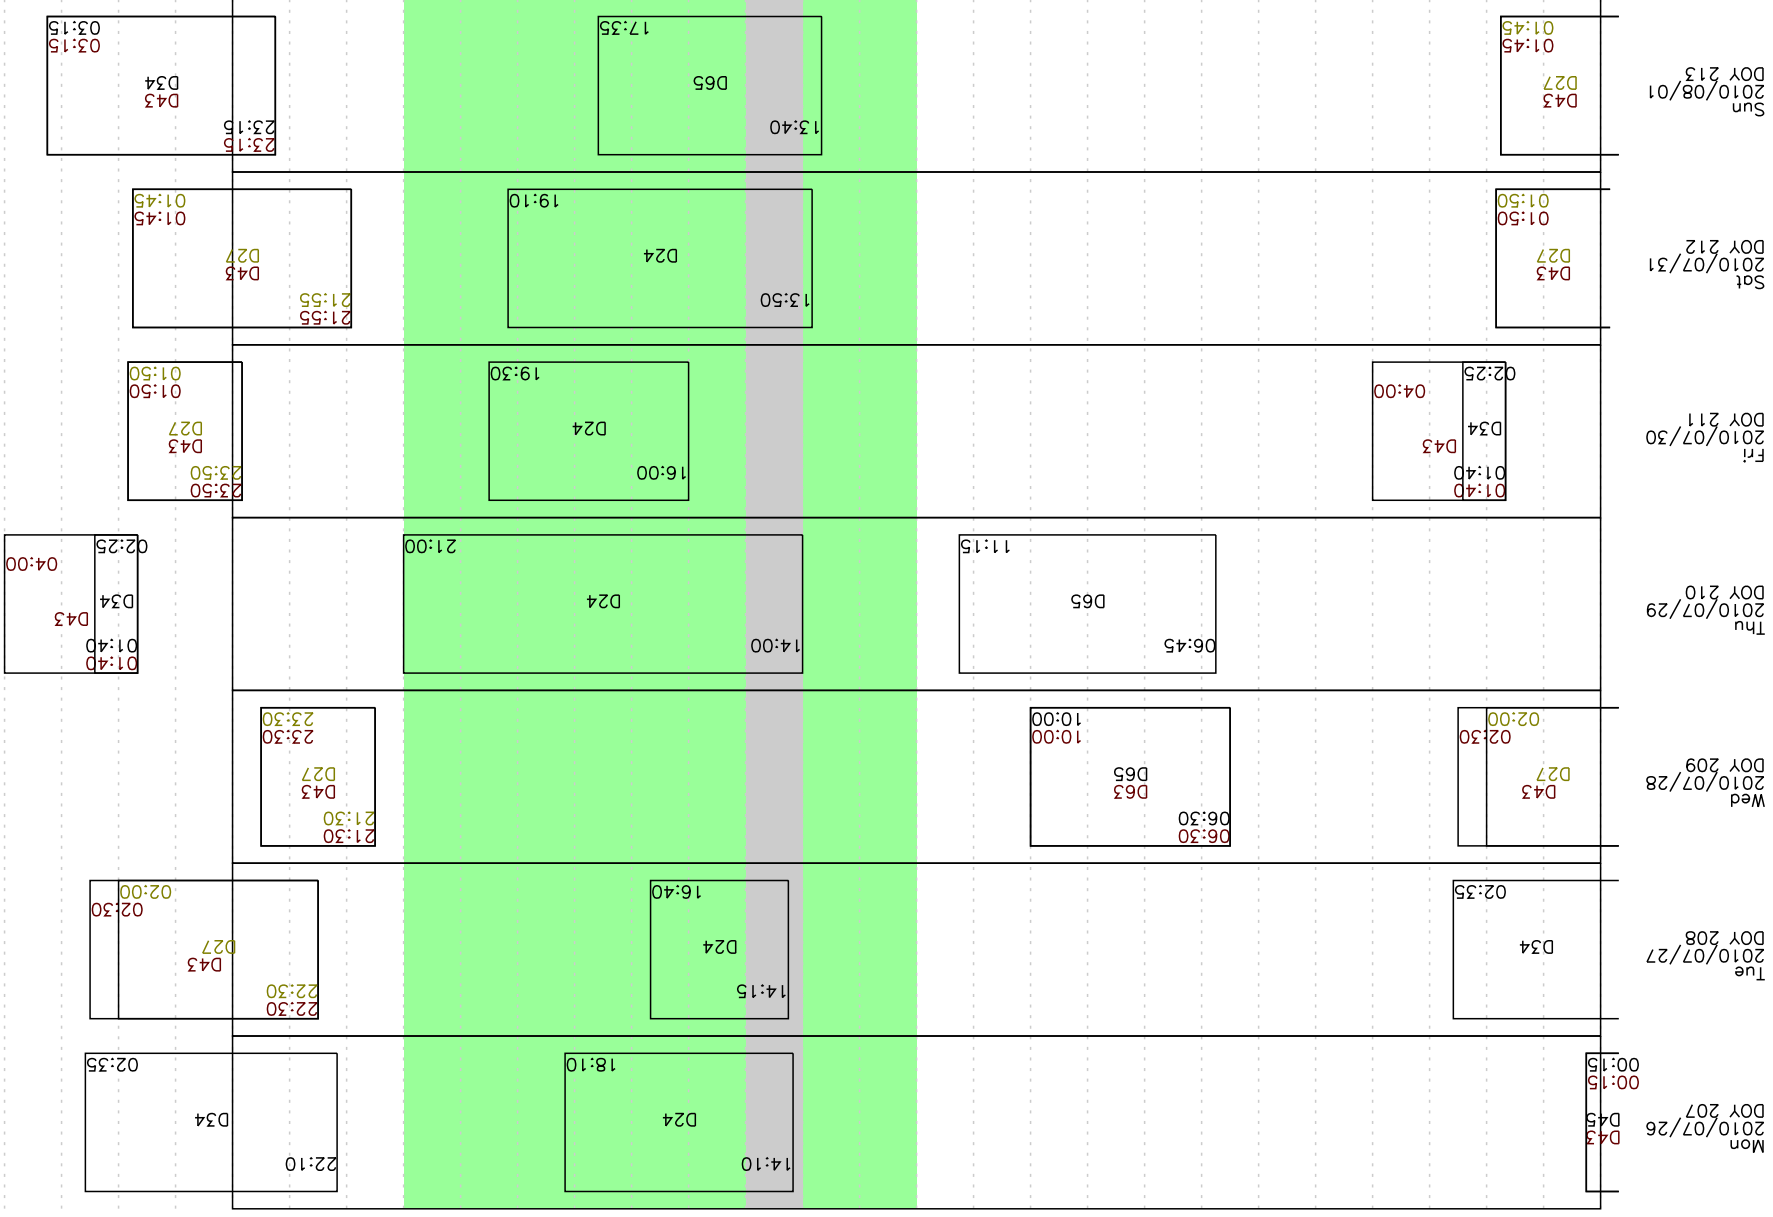

Week 30 2010 (DST)

00:00 01:00 02:00 03:00 04:00 05:00 06:00 07:00 08:00 09:00 10:00 11:00 12:00 13:00 14:00 15:00 16:00 17:00 18:00 19:00 20:00 21:00 22:00 23:00 00:00 01:00 02:00 03:00 04:00
 8pm 9pm 10pm 11pm midn. 1am 2am 3am 4am 5am 6am 7am 8am 9am 10am 11am noon 1pm 2pm 3pm 4pm 5pm 6pm 7pm 8pm 9pm 10pm 11pm midn.