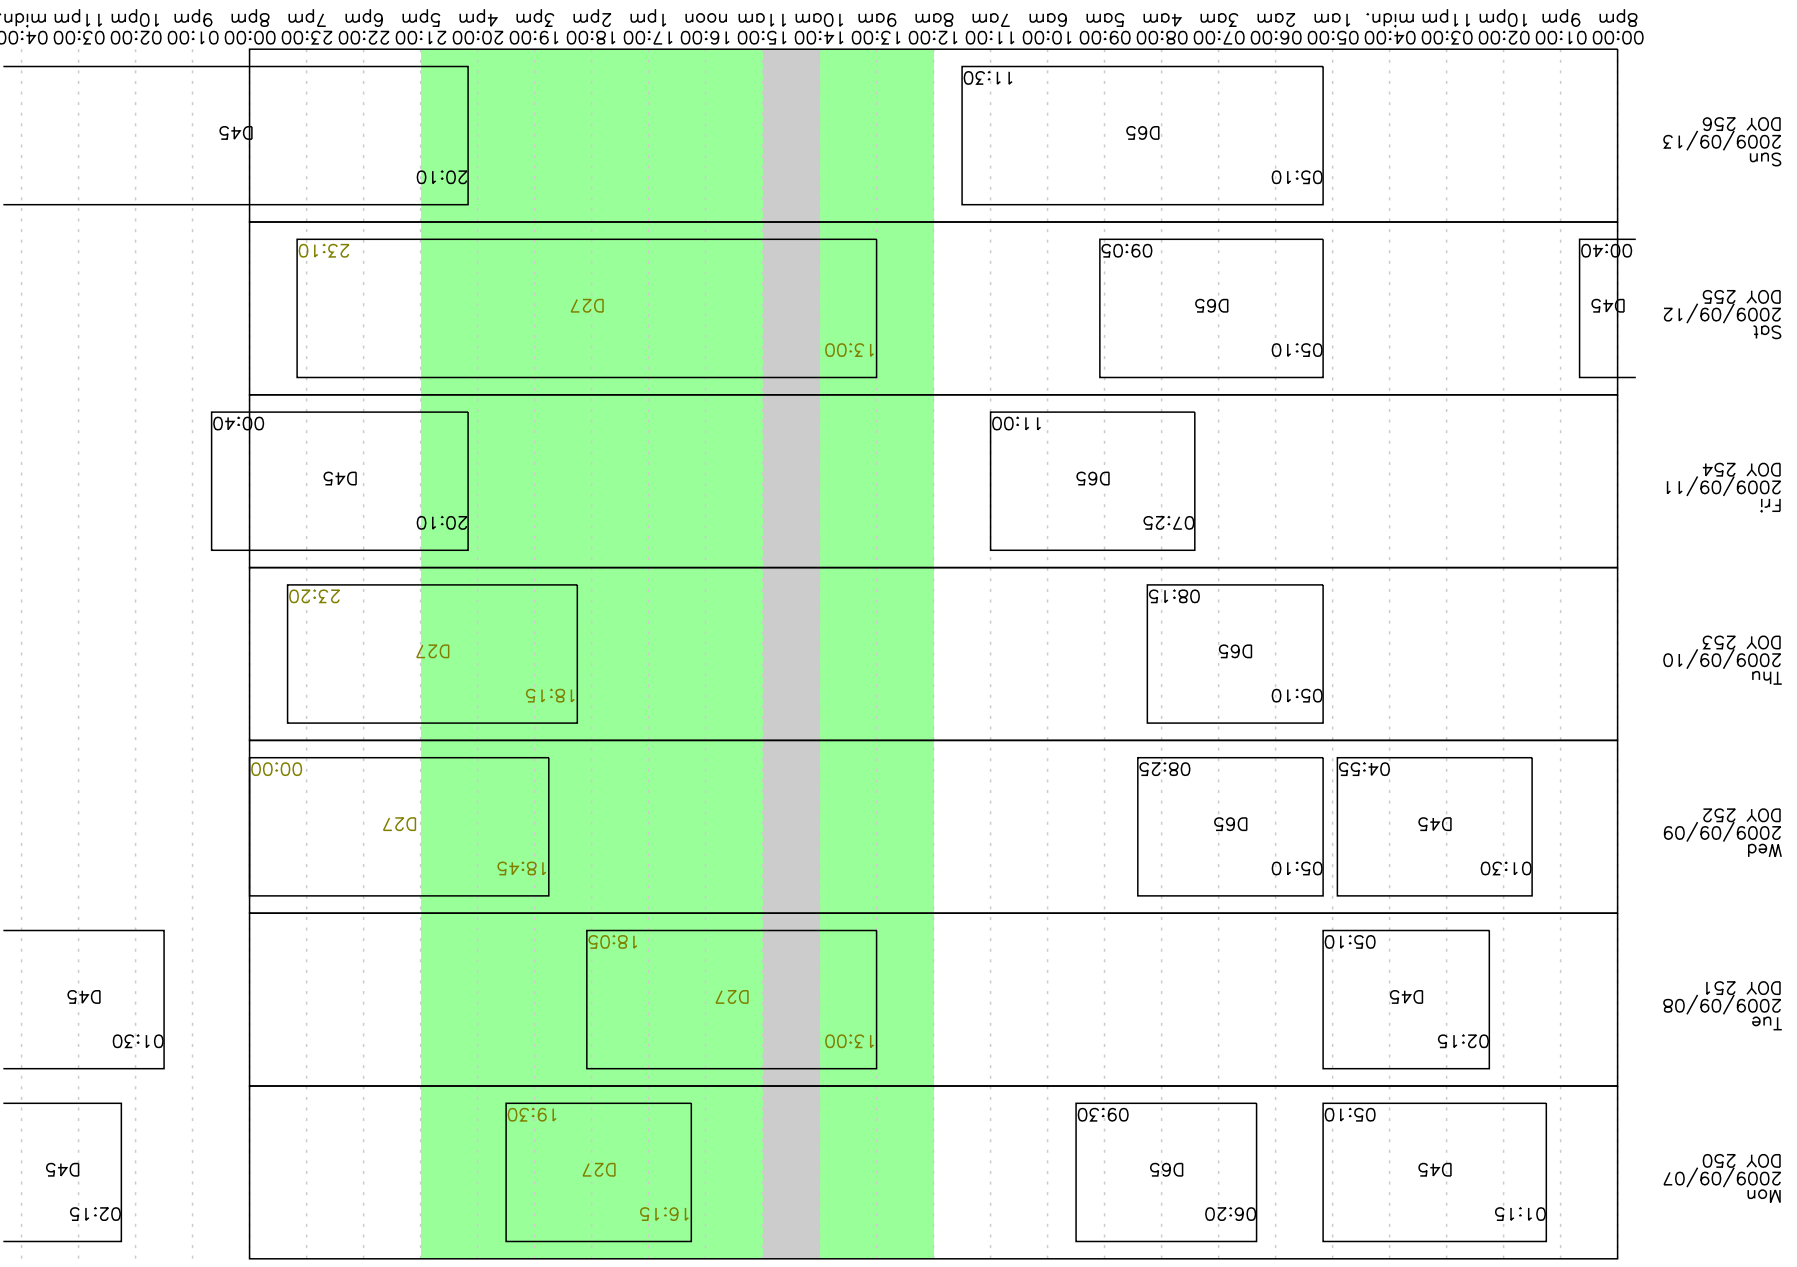

Week 37 2009 (DST)

00:00 01:00 02:00 03:00 04:00 05:00 06:00 07:00 08:00 09:00 10:00 11:00 12:00 13:00 14:00 15:00 16:00 17:00 18:00 19:00 20:00 21:00 22:00 23:00 00:00 01:00 02:00 03:00 04:00
 8pm 9pm 10pm 11pm midn. 1am 2am 3am 4am 5am 6am 7am 8am 9am 10am 11am noon 1pm 2pm 3pm 4pm 5pm 6pm 7pm 8pm 9pm 10pm 11pm midn.