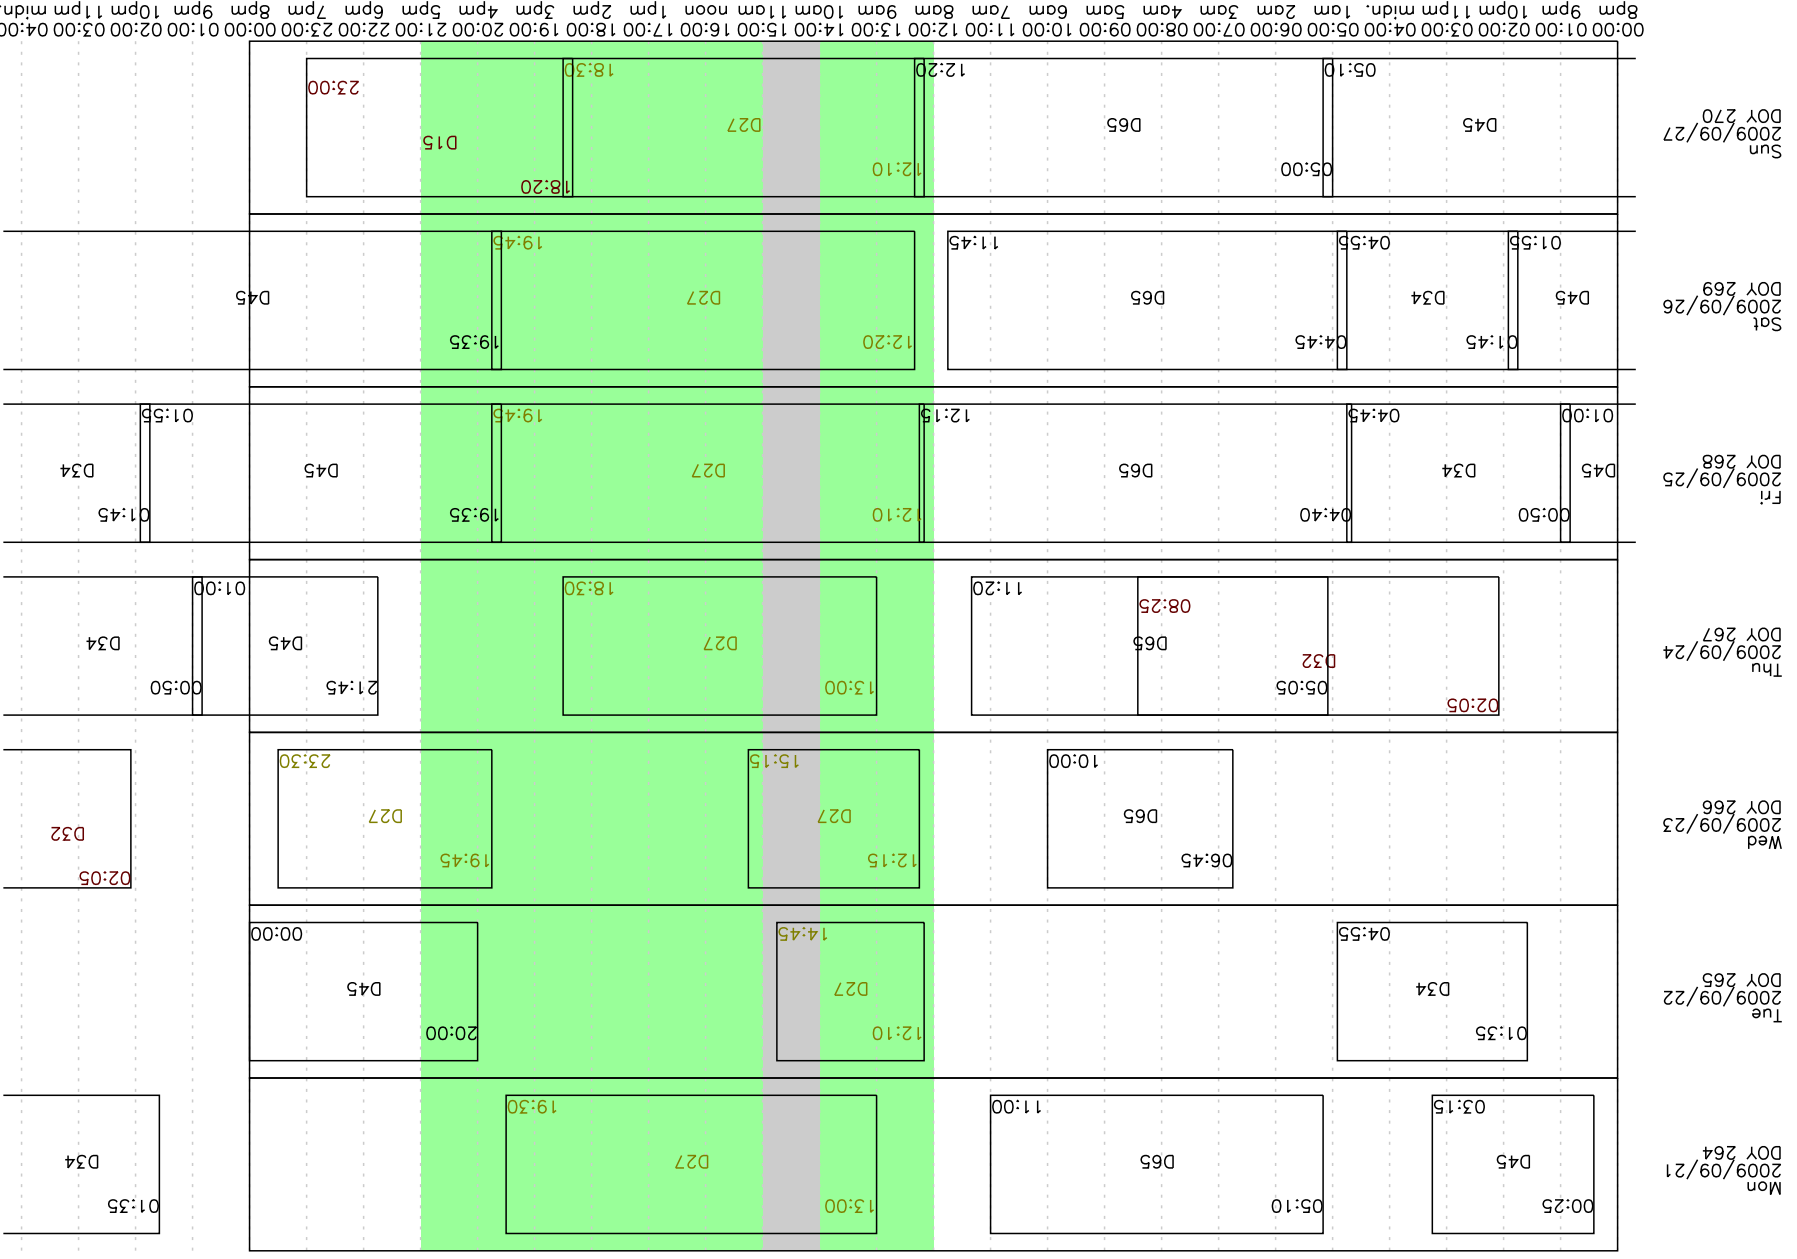

Week 39 2009 (DST)

8pm 9pm 10pm 11pm midn. 1am 2am 3am 4am 5am 6am 7am 8am 9am 10am 11am noon 1pm 2pm 3pm 4pm 5pm 6pm 7pm 8pm 9pm 10pm 11pm midn.