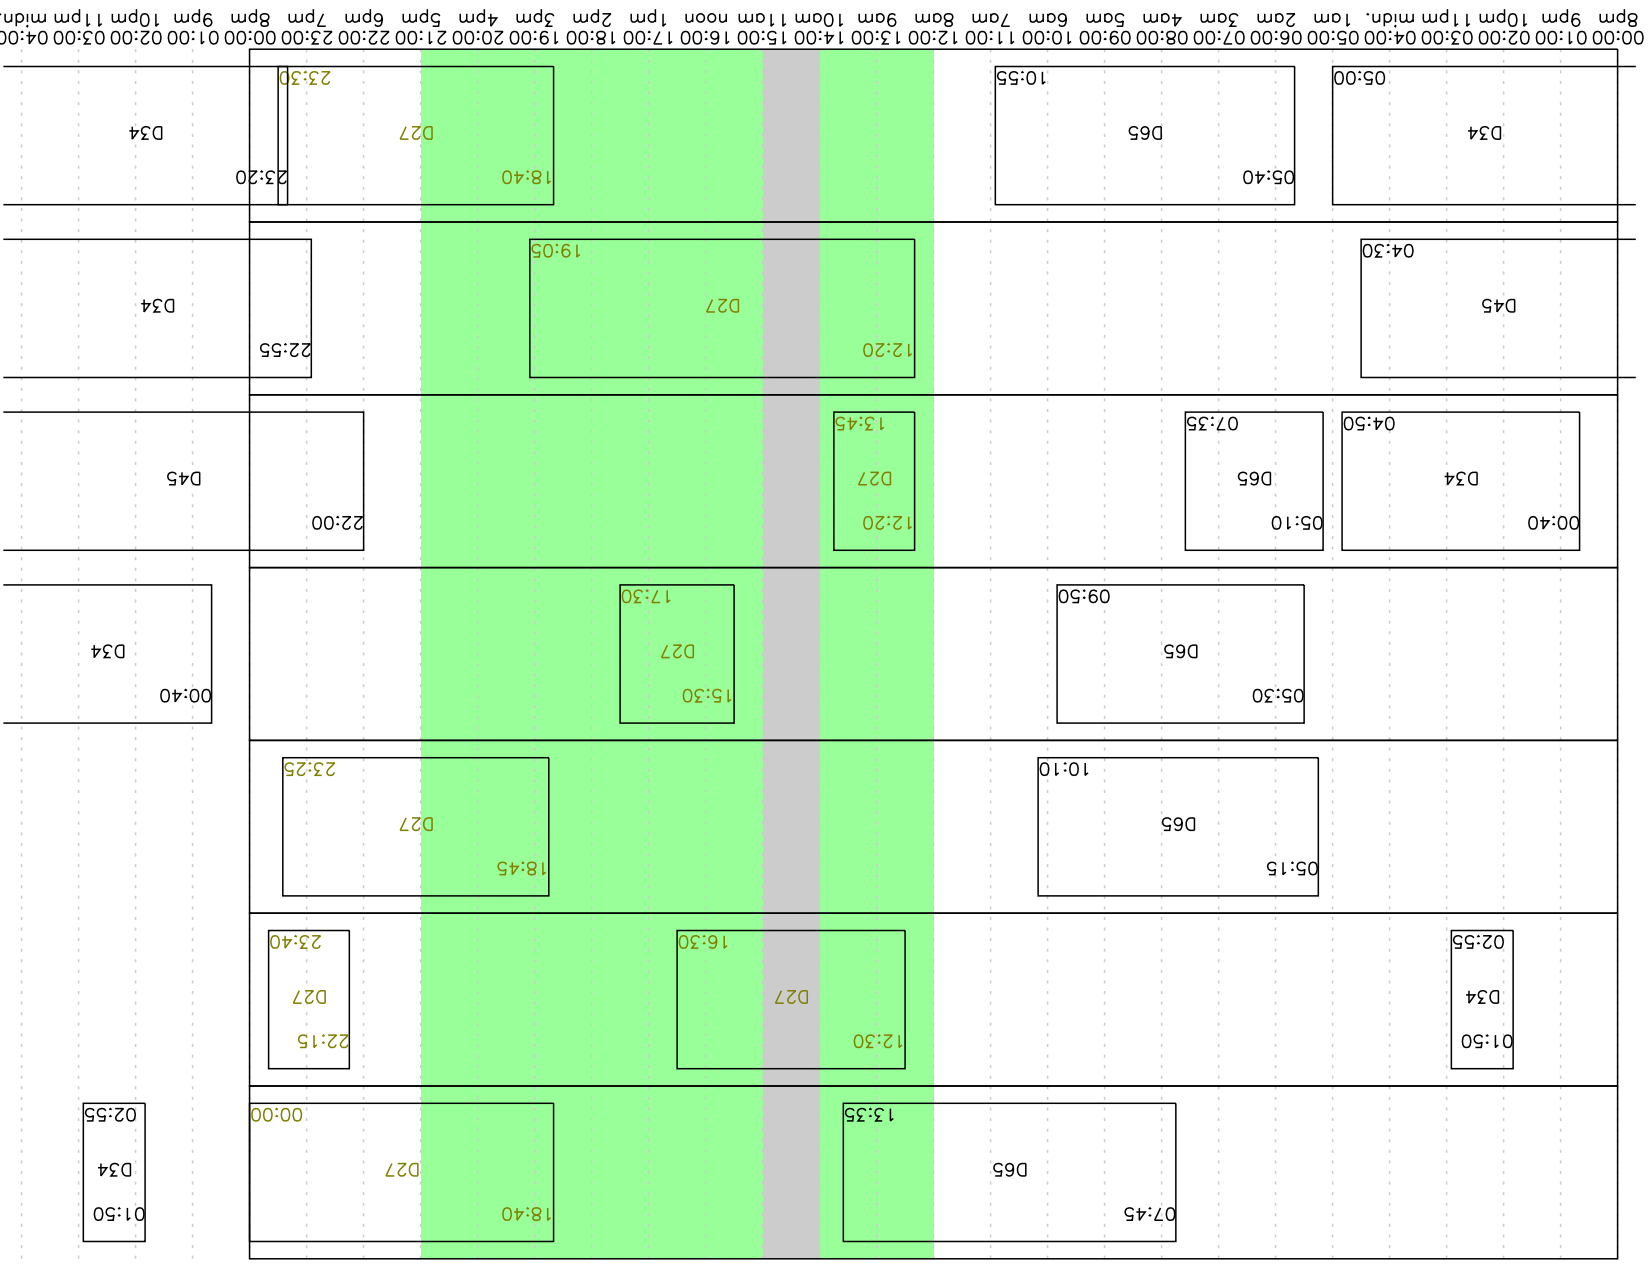

Week 40 2009 (DST)

00:00 01:00 02:00 03:00 04:00 05:00 06:00 07:00 08:00 09:00 10:00 11:00 12:00 13:00 14:00 15:00 16:00 17:00 18:00 19:00 20:00 21:00 22:00 23:00 00:00 01:00 02:00 03:00 04:00
 8pm 9pm 10pm 11pm midn. 1am 2am 3am 4am 5am 6am 7am 8am 9am 10am 11am noon 1pm 2pm 3pm 4pm 5pm 6pm 7pm 8pm 9pm 10pm 11pm midn.