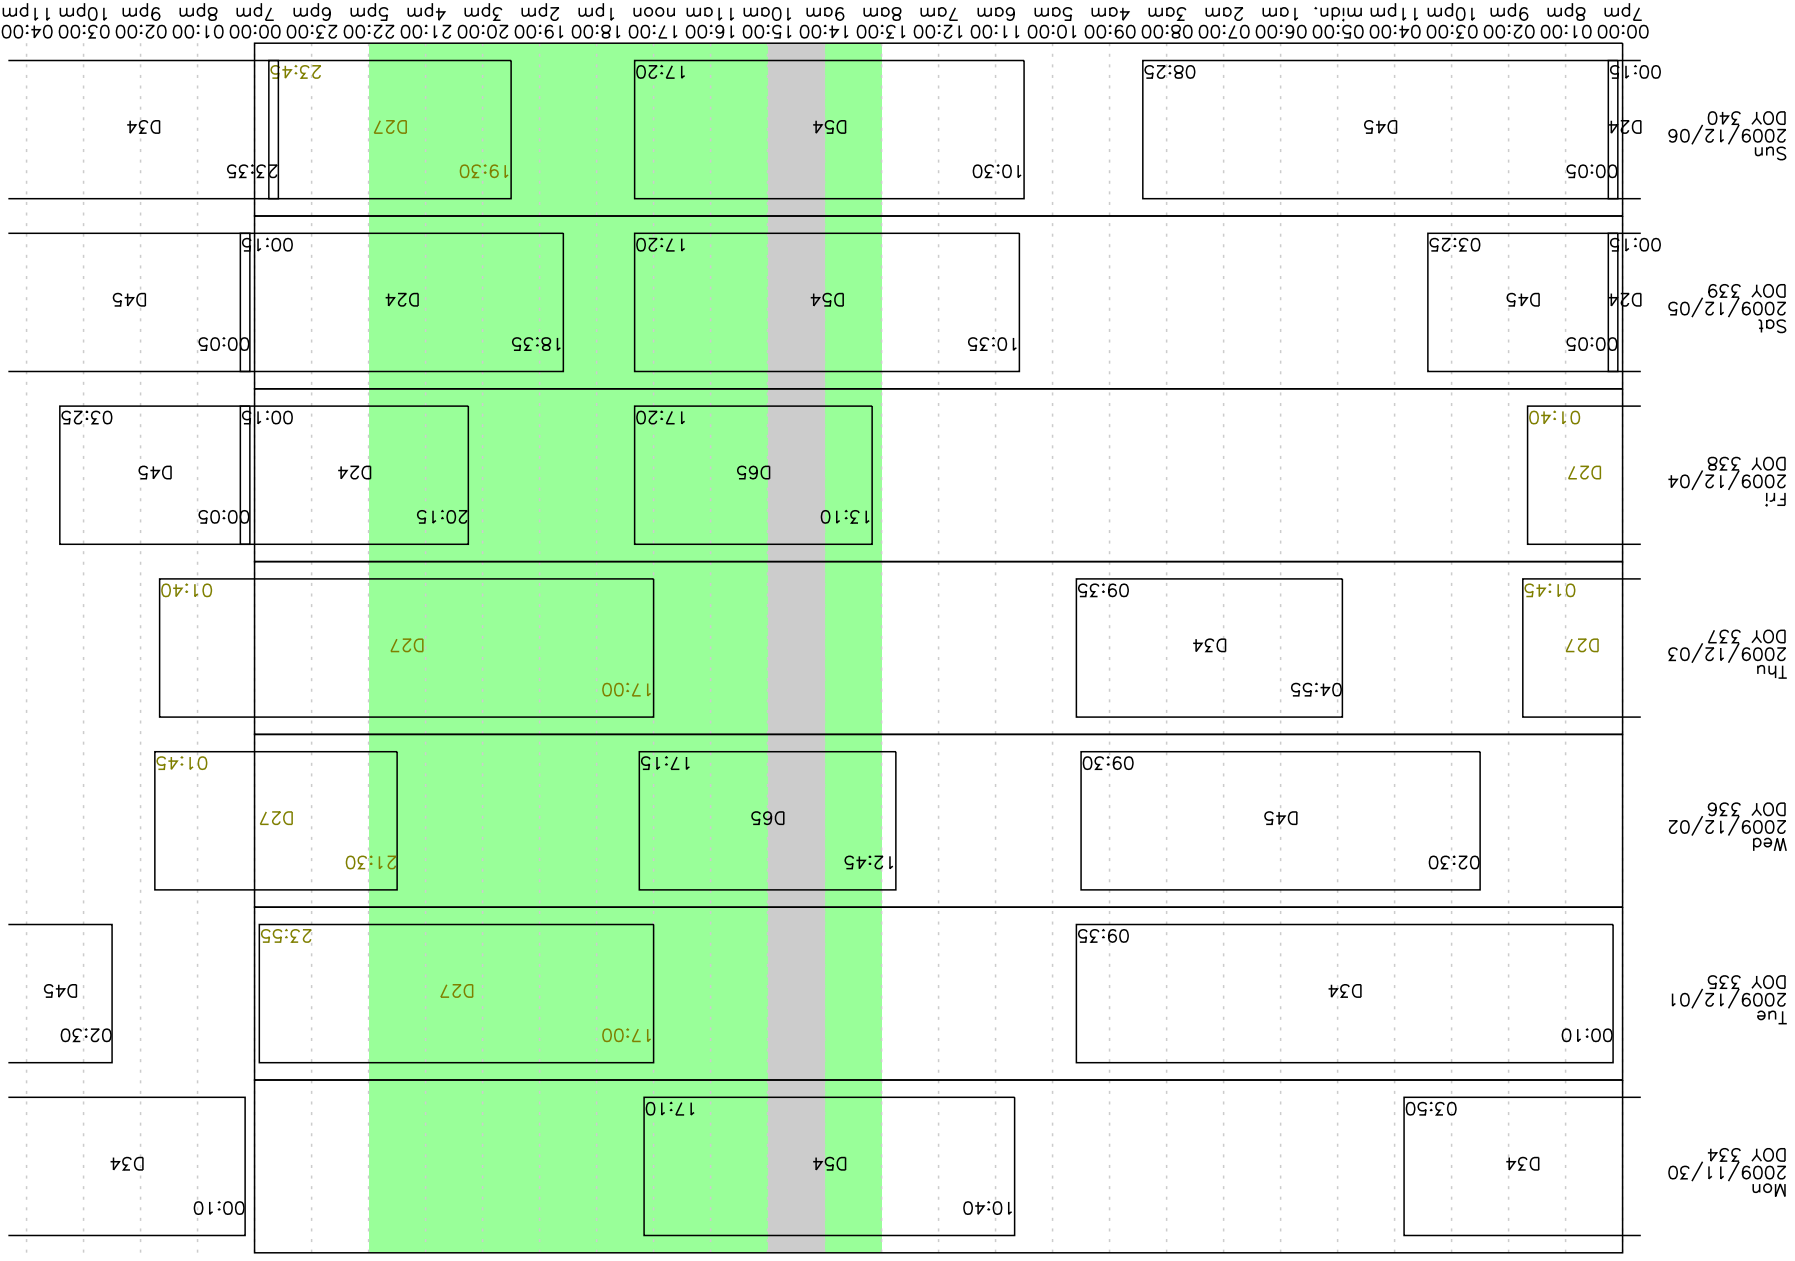

Week 49 2009

00:00 01:00 02:00 03:00 04:00 05:00 06:00 07:00 08:00 09:00 10:00 11:00 12:00 13:00 14:00 15:00 16:00 17:00 18:00 19:00 20:00 21:00 22:00 23:00 00:00 01:00 02:00 03:00 04:00  
 7pm 8pm 9pm 10pm 11pm midn. 1am 2am 3am 4am 5am 6am 7am 8am 9am 10am 11am noon 1pm 2pm 3pm 4pm 5pm 6pm 7pm 8pm 9pm 10pm 11pm