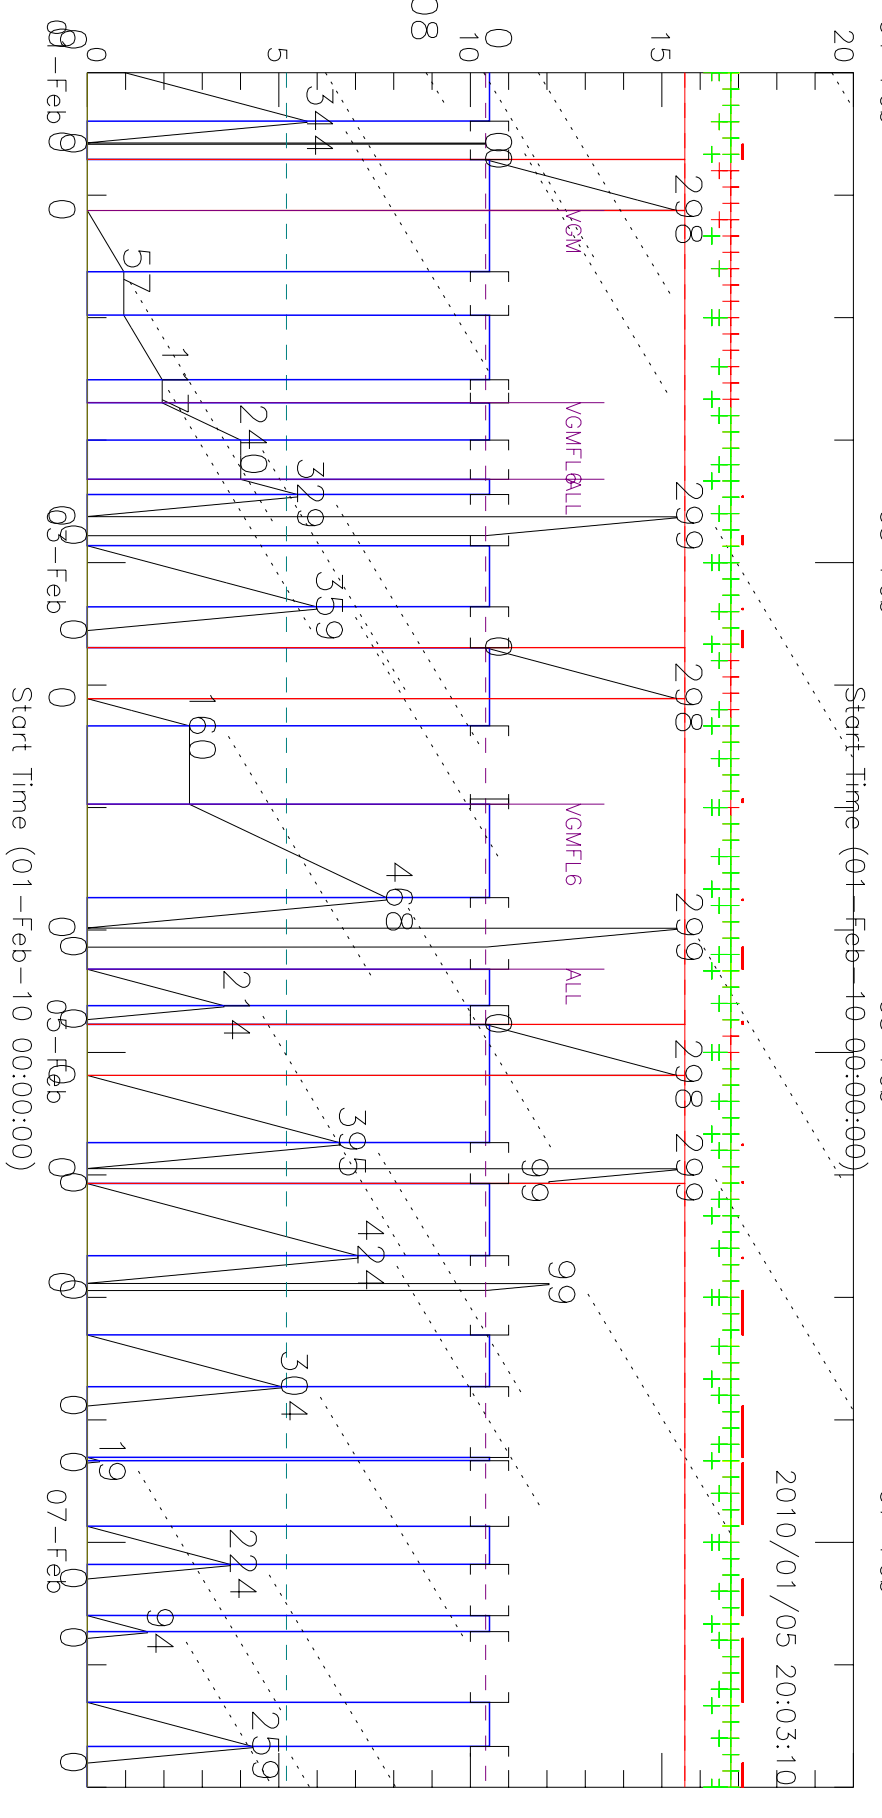

Planned & plotted with keyhole plan tool (rev. 1.16) by tsiii  
 Keyhole ID = 2010-01, file = /Users/tsiii/keyholes/2010-01/plan/Keyhole.2010-01, rev = 1.7

8020 667 6 7 163 67 66 6 67 1001 6195 6299 6

Planned & plotted with keyhole plan tool (rev. 1.16) by tsiili  
 Keyhole ID = 2010-01, file = /Users/tsiili/keyholes/2010-01/plan/Keyhole.2010-01, rev = 1.7

6122 88 652 699 20 6129 16 67 6260 301360 214 375 217 695 3

Planned & plotted with keyhole plan tool (rev. 1.16) by tsiii  
 Keyhole ID = 2010-01, file = /Users/tsiii/keyholes/2010-01/plan/Keyhole.2010-01, rev = 1.7

14 375

45  
D54

09-Feb

11-Feb

Start Time (08-Feb 10:00:00)

13-Feb

15-Feb

2010/01/05 20:03:11

14375

217 695 392

09-Feb

11-Feb

Start Time (08-Feb 10:00:00)

13-Feb

15-Feb