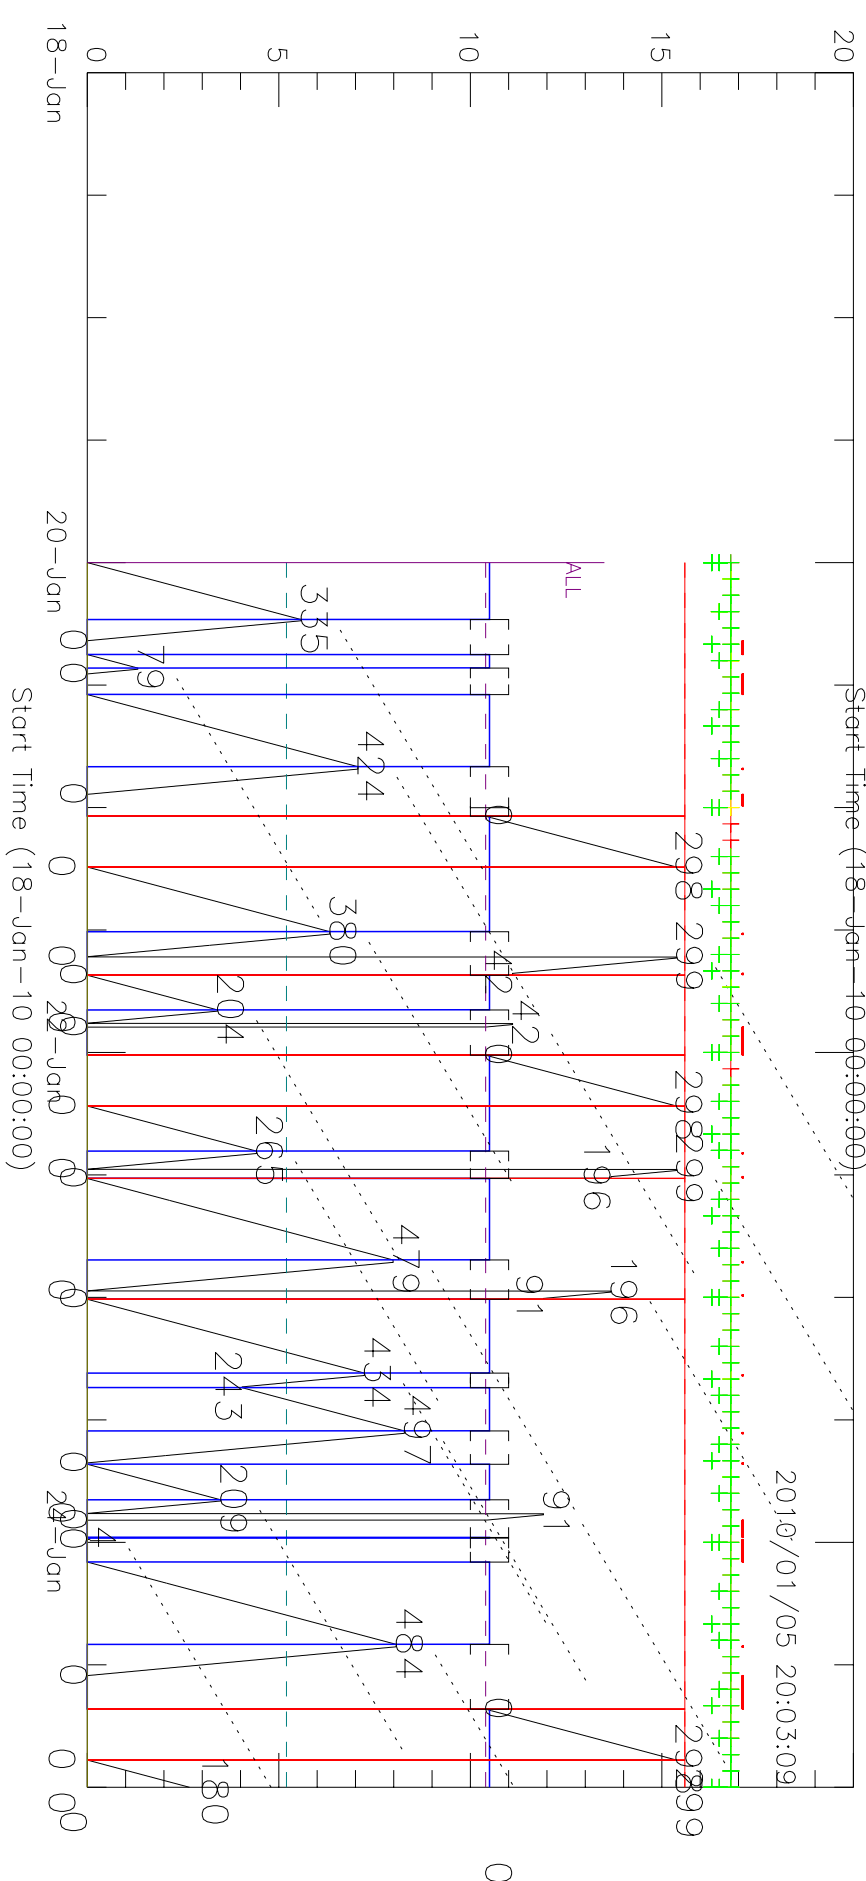

Planned & plotted with keyhole plan tool (rev. 1.16) by tsiii  
 Keyhole ID = 2010-01, file = /Users/tsiii/keyholes/2010-01/plan/Keyhole.2010-01, rev = 1.7

8020 667 6 7 163 67 66 6 67 1001 6195 6299 6

Planned & plotted with keyhole plan tool (rev. 1.16) by tsiili  
 Keyhole ID = 2010-01, file = /Users/tsiili/keyholes/2010-01/plan/Keyhole.2010-01, rev = 1.7

6122 88 652 699 20 6129 16 67 6260 301360 214 375 217 695 3

Planned & plotted with keyhole plan tool (rev. 1.16) by tsiii  
 Keyhole ID = 2010-01, file = /Users/tsiii/keyholes/2010-01/plan/Keyhole.2010-01, rev = 1.7

14 375

45  
D54

09-Feb

11-Feb

Start Time (08-Feb 10:00:00)

13-Feb

15-Feb

2010/01/05 20:03:11

14375

217 695 392

09-Feb

11-Feb

Start Time (08-Feb 10:00:00)

13-Feb

15-Feb