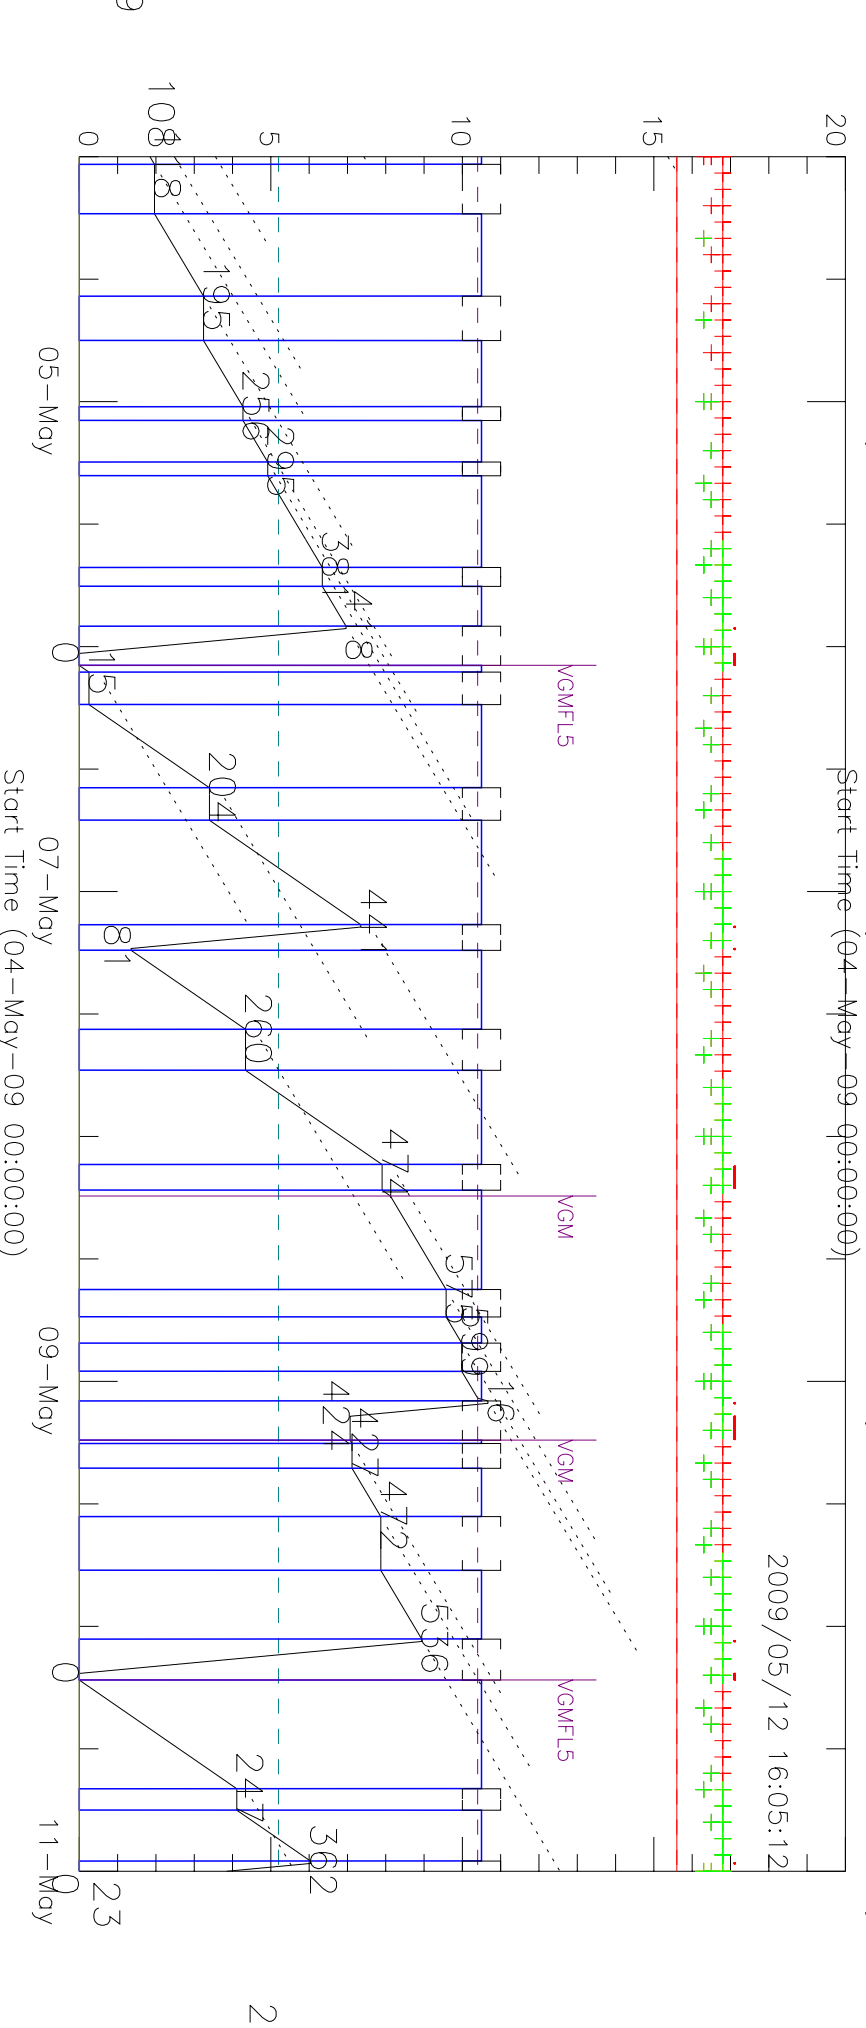

171 143 6 610 625 91 611853 66 03

Planned & plotted with keyhole plan tool (rev. 1.14) by tsilli
 Keyhole ID = may09, file = \$HOME/idi/keyholes/may09/new/Keyhole.may09, rev = 1.11

/D24

59

669 66 130 636 638 659

268

Planned & plotted with keyhole plan tool (rev. 1.14) by tsiii
 Keyhole ID = may09, file = \$HOME/idi/keyholes/may09/new/Keyhole.may09, rev = 1.11

659 6 651 6631 1547 92 632 149 613590222 610

Planned & plotted with keyhole plan tool (rev. 1.14) by tsilli
Keyhole ID = may09, file = \$HOME/idi/keyholes/may09/new/Keyhole.may09, rev = 1.11