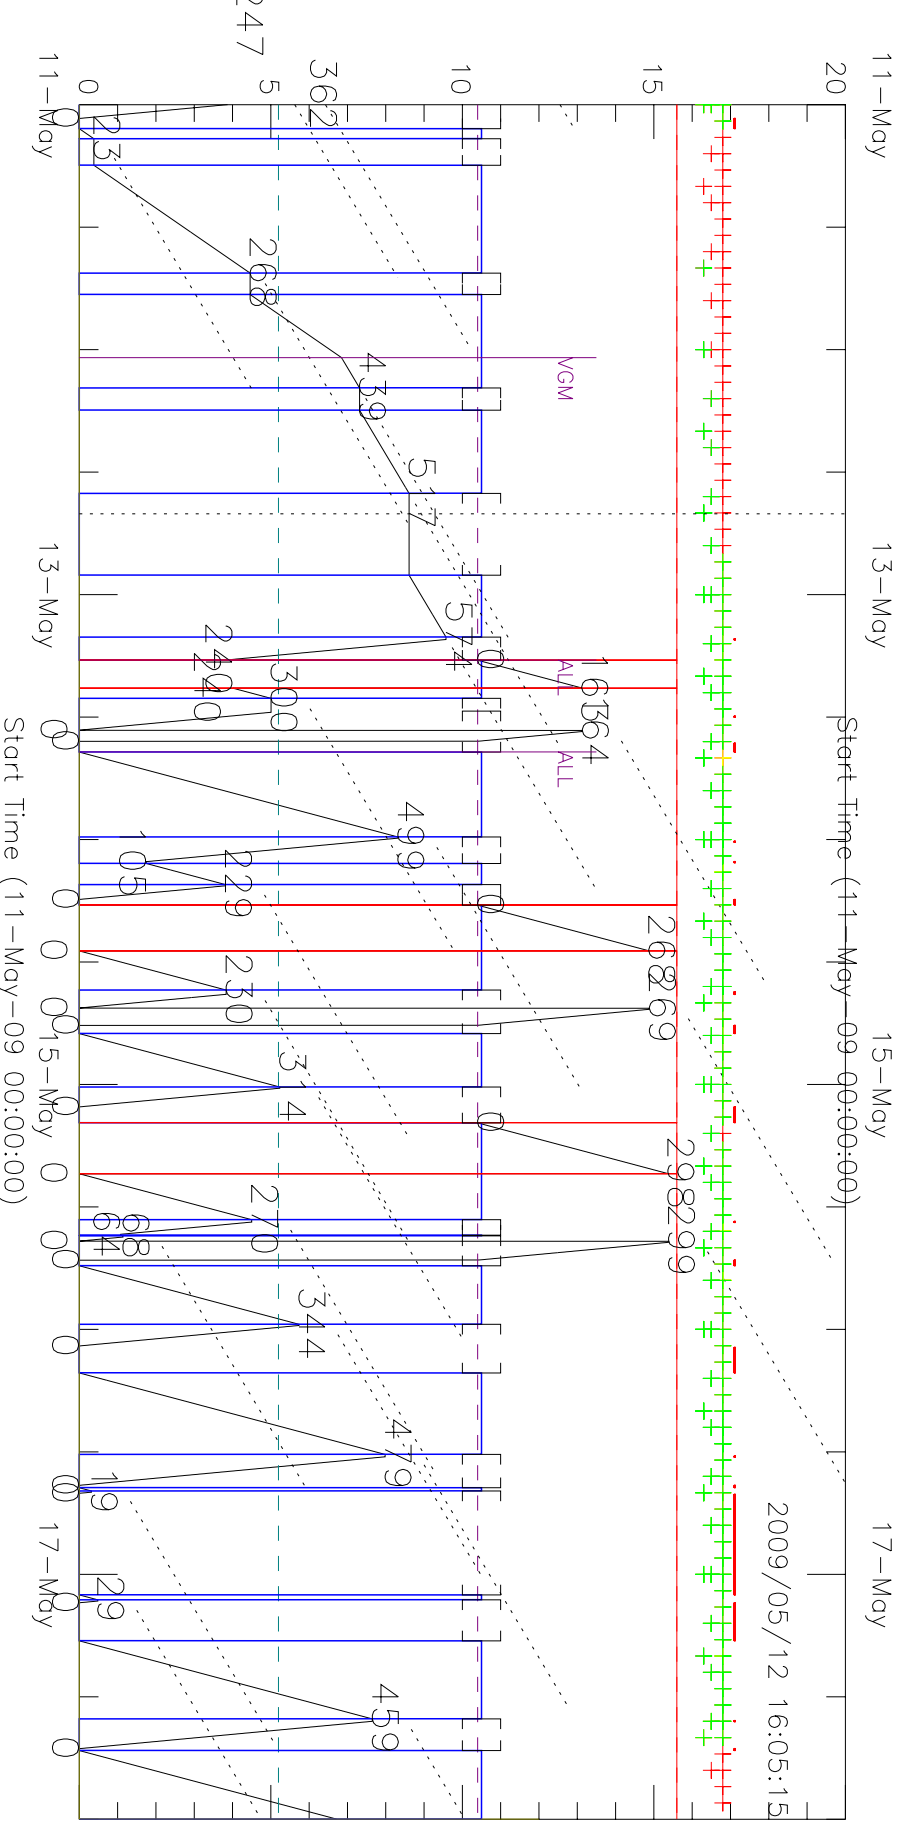

171 143 6 610 625 91 611853 66 03

Planned & plotted with keyhole plan tool (rev. 1.14) by tsilli
 Keyhole ID = may09, file = \$HOME/idi/keyholes/may09/new/Keyhole.may09, rev = 1.11

/D24

59

669 66 130 636 638 659

268

Planned & plotted with keyhole plan tool (rev. 1.14) by tsiii
 Keyhole ID = may09, file = \$HOME/idi/keyholes/may09/new/Keyhole.may09, rev = 1.11

659 6 651 6631 1547 92 632 149 613590222 610

Planned & plotted with keyhole plan tool (rev. 1.14) by tsilli
Keyhole ID = may09, file = \$HOME/idi/keyholes/may09/new/Keyhole.may09, rev = 1.11