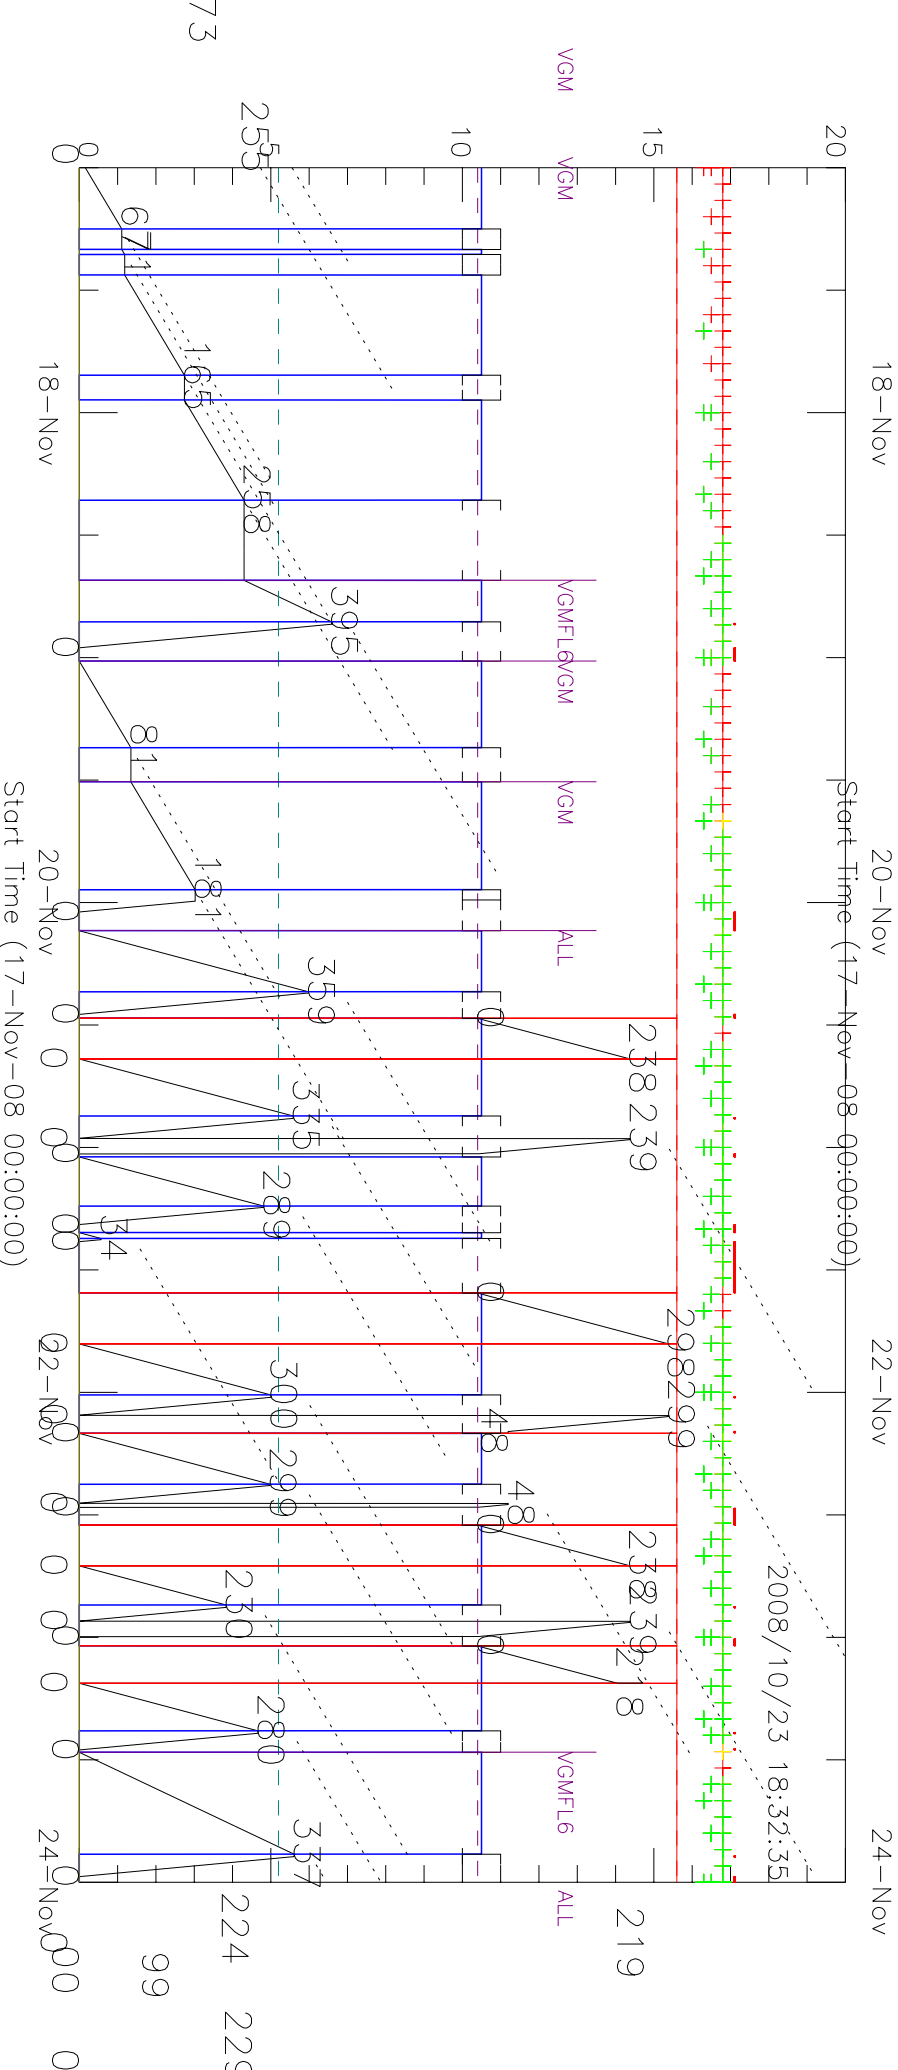

353 6361 66 53 6 6 6 618 4869 6146360 636 622 64

622 64 66 61 66 66 66 649 66 671

Planned & plotted with keyhole plan tool (rev. 1.11) by tsilli  
 Keyhole ID = nov08, file = \$HOME/.idl/keyholes/nov08/new/Keyhole.nov08, rev = 1.8

66 677 109 21 617 4500 67 97 639 66 633 610 38 79

Planned & plotted with keyhole plan tool (rev. 1.11) by tsilli  
 Keyhole ID = nov08, file = \$HOME/idi/keyholes/nov08/new/Keyhole.nov08, rev = 1.8

43 44 45 46 47

66 68 69 70 71

8 15 21 29

66 68 69 70 71