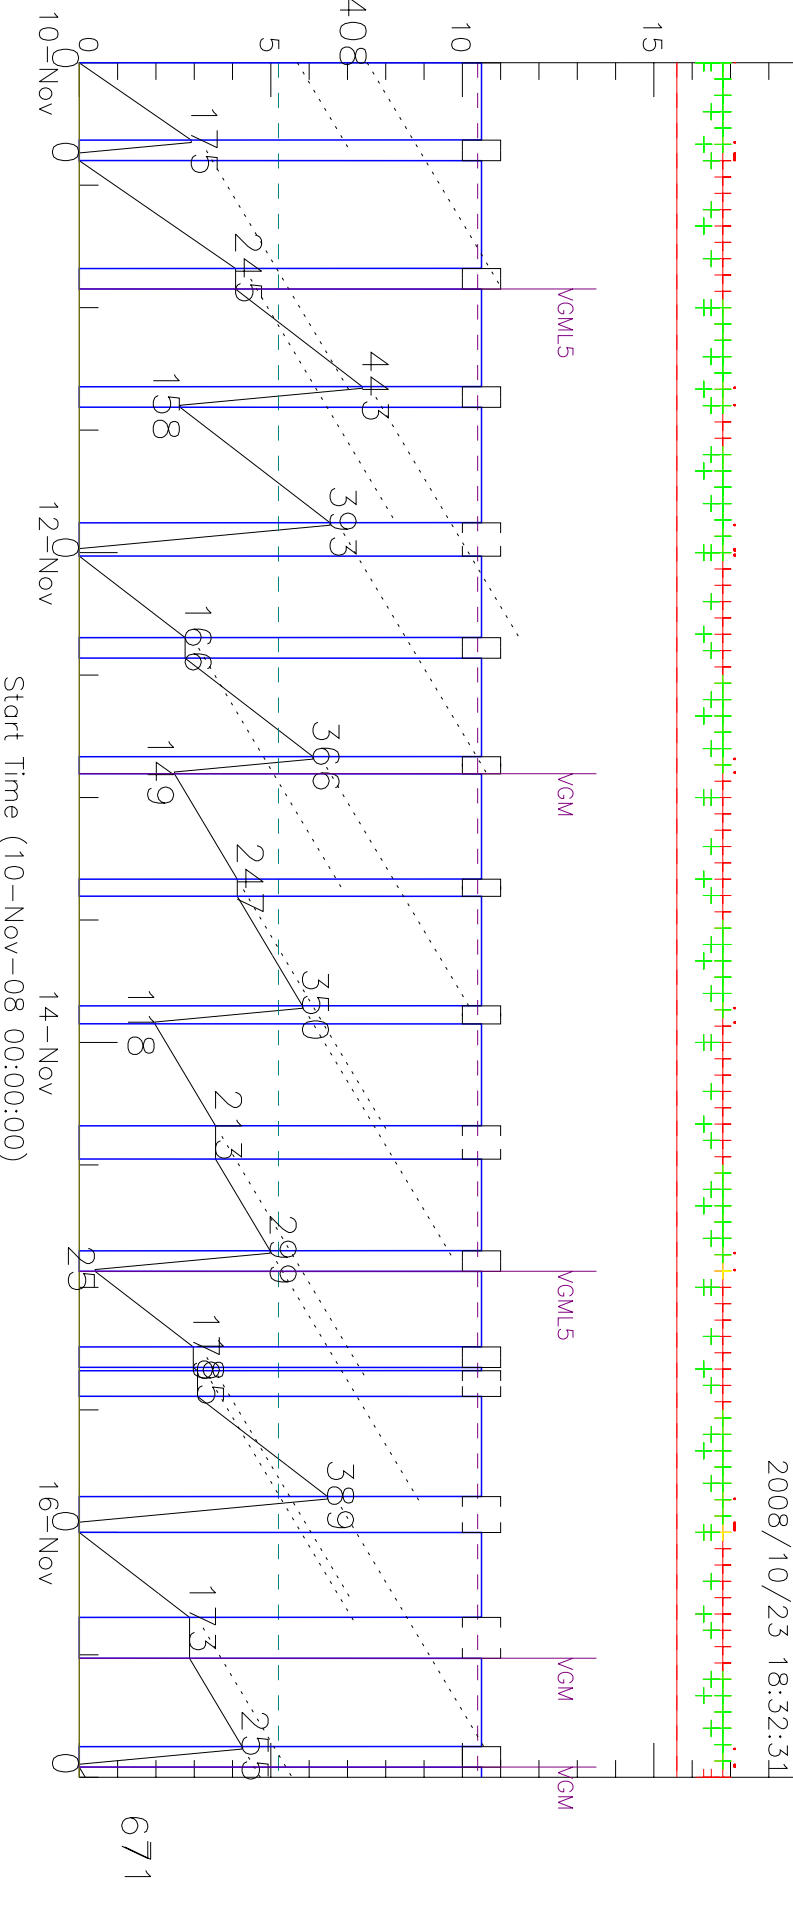

353 6361 66 53 6 6 6 618 4869 6146360 636 622 64

622 64 66 61 66 66 66 649 66 671

Planned & plotted with keyhole plan tool (rev. 1.11) by tsilli  
 Keyhole ID = nov08, file = \$HOME/.idl/keyholes/nov08/new/Keyhole.nov08, rev = 1.8

66 677 109 21 617 4500 67 97 639 66 633 610 38 79

Planned & plotted with keyhole plan tool (rev. 1.11) by tsilli  
 Keyhole ID = nov08, file = \$HOME/idi/keyholes/nov08/new/Keyhole.nov08, rev = 1.8

43 44 45 46 47

66 68 69 70 71

8 15 21 29

66 68 69 70 71