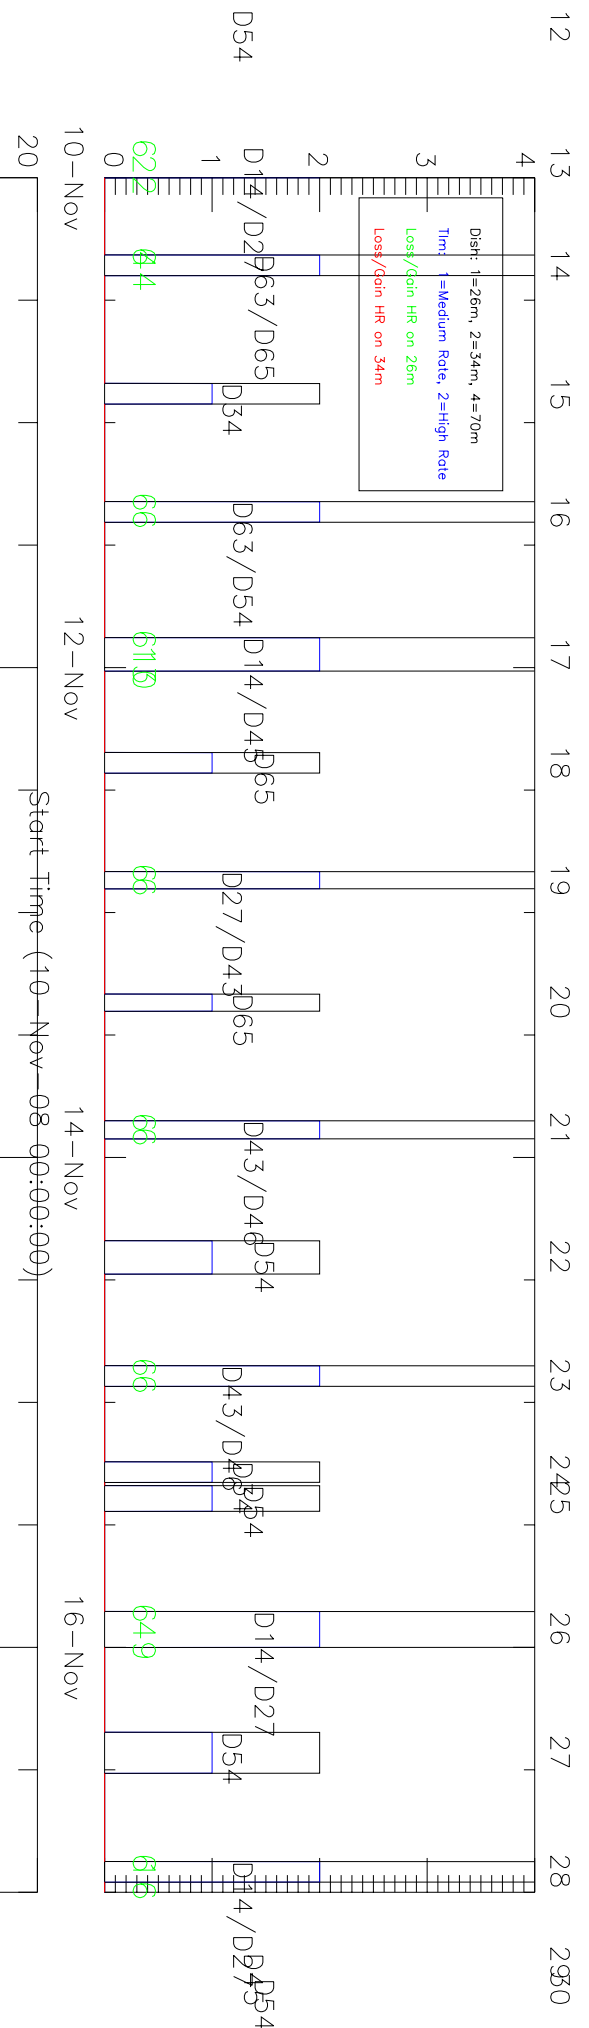

353 6361 66 53 6 6 6 618 4869 6146360 636 622 64

622 64 66 61 66 66 66 649 66 671

Planned & plotted with keyhole plan tool (rev. 1.11) by tsilli  
 Keyhole ID = nov08, file = \$HOME/.idl/keyholes/nov08/new/Keyhole.nov08, rev = 1.8

66 677 109 21 617 4500 67 97 639 66 633 610 38 79

Planned & plotted with keyhole plan tool (rev. 1.11) by tsilli  
 Keyhole ID = nov08, file = \$HOME/idi/keyholes/nov08/new/Keyhole.nov08, rev = 1.8

43 44 45 46 47

66 68 69 70 71

8 15 21 29

66 68 69 70 71